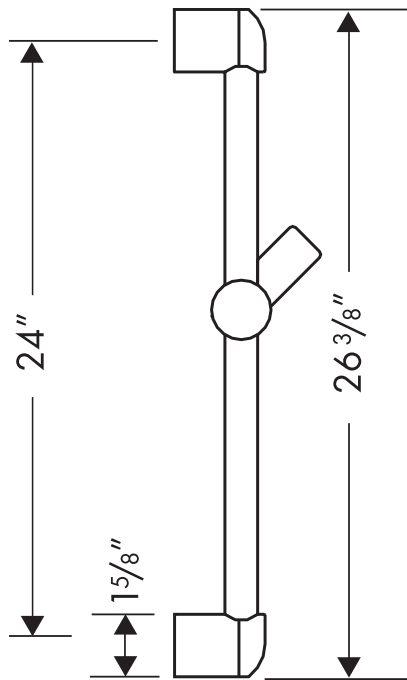

Product Features

- Handshower holder moves up and down, pivots left and right
- Knob with finger grip for easy slide adjustment
- Angle adjustable acrylic holder
- Includes soap dish

Available Finishes

Chrome	06890000
Oil Rubbed Bronze	06890620
Brushed Nickel	06890820
Polished Nickel	06890830
Polished Brass	06890930

The measurements shown are for reference only.

Products and specifications shown are subject to change without notice.

Specification sheet revised 1/2008