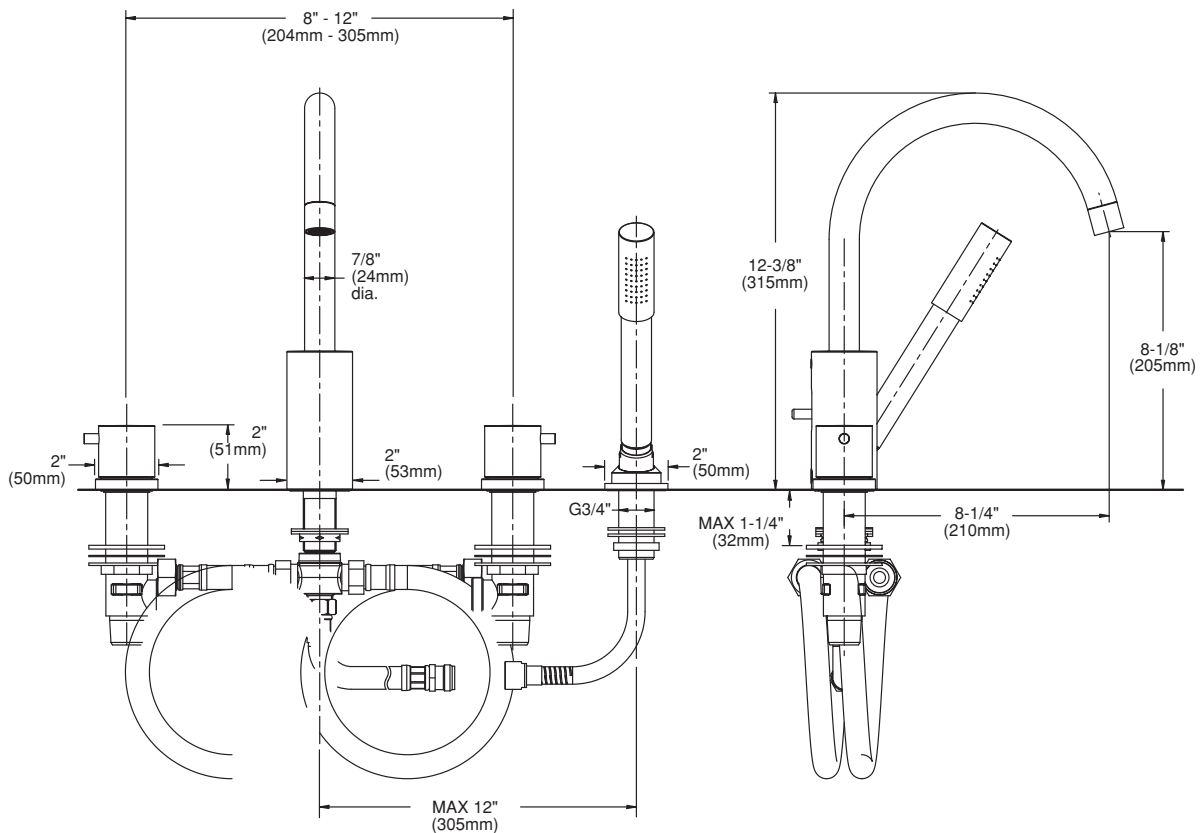

Features:

- European Minimalist Design
- Cast brass spout and valves
- Ceramic disc valve cartridge
- Hand shower features 5 ft. (1.5m) metal hose

Maximum Flow Rate: 2.2 GPM (8.3L/min)

Kit Options	Product Number
Børma by Jado Roman Tub Set	814/083
Børma by Jado Roman Tub Set w/Hand Shower	814/084

Available Finishes:	
Polished Chrome	100

IMPORTANT: These Measurements are subject to change or cancellation. No responsibility is assumed for use of superseded or voided pages.

CODES & STANDARDS

These products meet and exceed the following codes and standards: