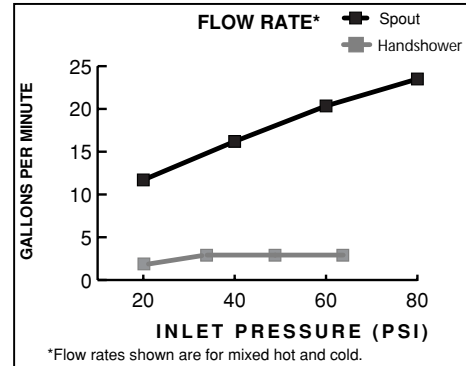

CODES & STANDARDS

These products meet and exceed the following codes and standards:

ASME A112.18.1

CSA B125

IMPORTANT: These Measurements are subject to change or cancellation. No responsibility is assumed for use of superseded or voided pages.