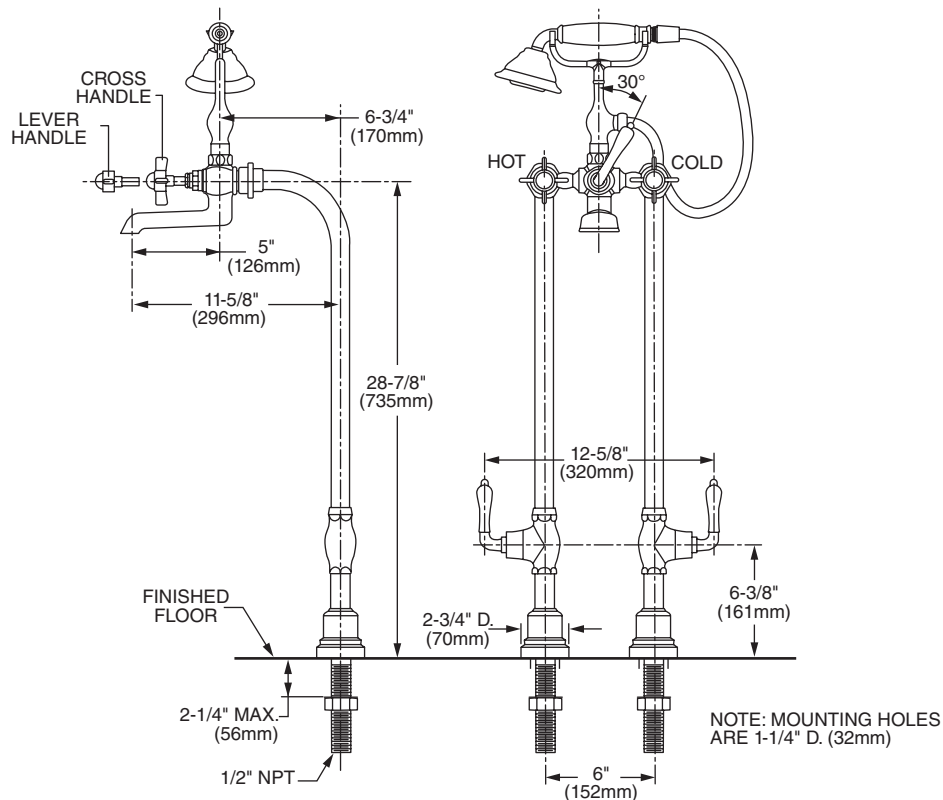

Features:

- Five-Function Traditional Hand Shower
- For use with free standing tubs
- Floor Hot/Cold shut off
- 6" center to center floor spread installation
- Hand Shower features 5 ft (1.5m) decorative metal hose
- Drain not included
- Porcelain handle buttons
- Available with Cross or Lever Handles
- Maximum Hand Shower Flow Rate: 2.5 GPM (9.5L/min)

Pictured: 845/638 Floor Mount Tub Filler with Lever Handles

	Handle Type	Product Number
Floor Mount Tub Filler with Hand Shower	Cross	845/628
Floor Mount Tub Filler with Hand Shower	Lever	845/638

Available Finishes:	Finish Code
Polished Chrome	100
Old Bronze	105
Brushed Nickel	144
Platinum Nickel	150
Antique Nickel	444