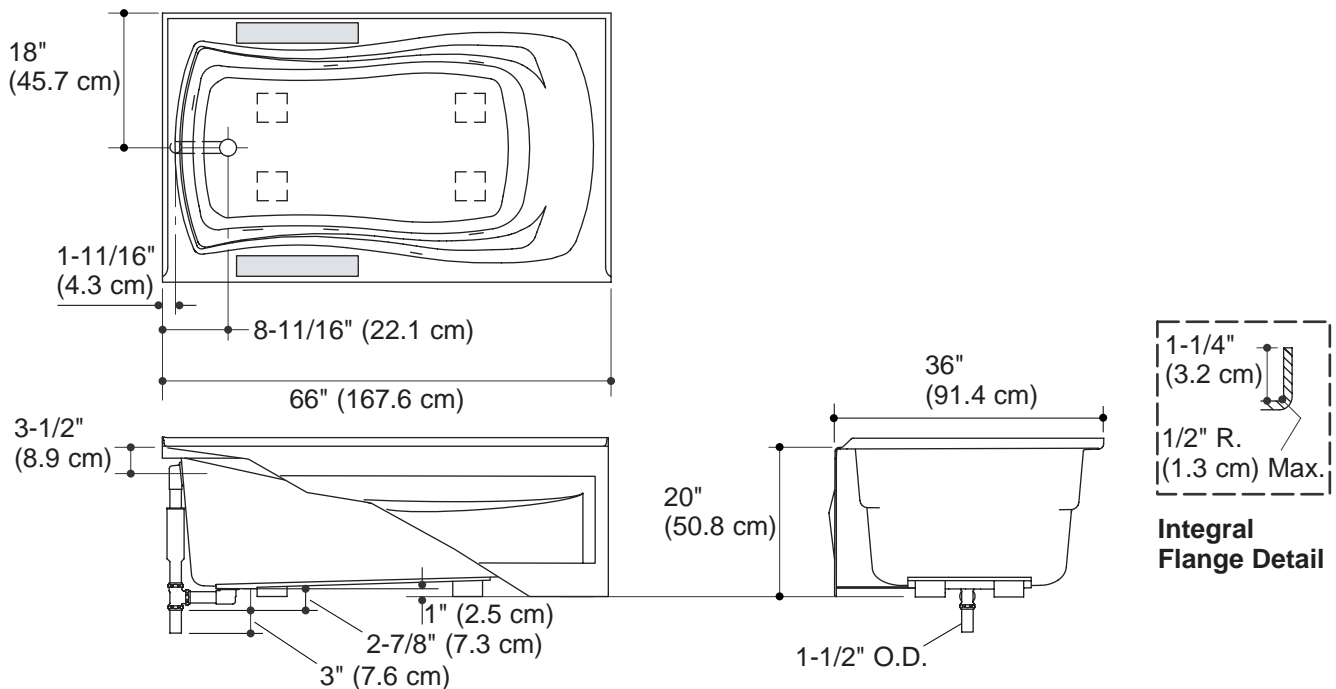

5.5' ACRYLIC BATH K-1229

Features

- Acrylic
- Left or right drain
- Integral tile flange
- Integral apron
- 66" (167.6 cm) x 36" (91.4 cm) x 20" (50.8 cm)

Codes/Standards Applicable

Specified model meets or exceeds the following:

Product Specification:

The bath shall be 66" (167.6 cm) in length, 36" (91.4 cm) in width, and 20" (50.8 cm) in height. Bath shall be made of acrylic. Bath shall have a right or left outlet. Bath shall have an integral apron. Bath shall be Kohler Model K-1229-____-____.

MARIPOSA™

Technical Information

Fixture:*	basin area	top area	weight
Bathing well	48" (121.9 cm) x 24" (61 cm)	59" (129.5 cm) x 20" (149.9 cm)	65 lbs. (30 kg)
To overflow	14" (35.6 cm)	67 gal. (254 L)	

* Approximate measurements for comparison only.

No change in measurements with drain shown. (K-7161-AF or K-7161M-AF)

█ Recommended faucet area.

Product Diagram