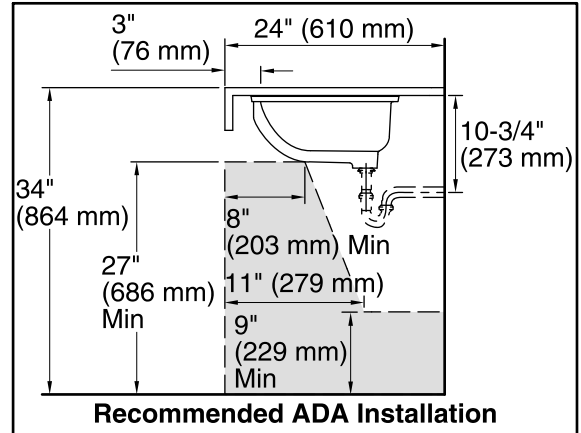

Technical Information

All product dimensions are nominal.

Installation:	Under-mount
Bowl area	Length: 17" (432 mm) Width: 14" (356 mm) With overflow: Yes Water depth: 4" (102 mm)
Bowl area	With overflow: Yes
Drain hole:	1-3/4" (44 mm)
Template:	1151011-7, required, not included

Notes

Install this product according to the installation instructions.

NOTICE: Countertop manufacturer or cutter must use the current product template available at www.kohler.com, or by calling 1-800-4KOHLER. Kohler Co. is not responsible for cutout errors when the incorrect cutout template is used.

ADA, CSA B651 compliant when installed to the specific requirements of these regulations.