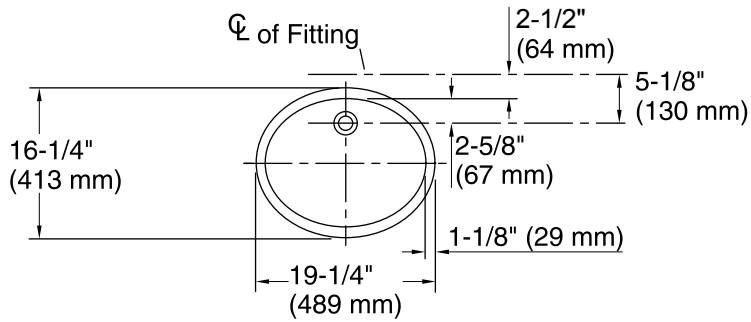

Features

- Vitreous china.
- Under-mount
- With overflow.
- Available with KOHLER Artist Editions designs
- 19-1/4" (489 mm) x 16-1/4" (413 mm)

Recommended Accessories

K-8998 P-Trap

Components

Additional included component/s: 1193643 Basin Clamps.

Color	Code	Description
	0	White
	96	Biscuit
	47	Almond
	NY	Dune
	95	Ice™ Grey
	G9	Sandbar
	33	Mexican Sand™
	K4	Cashmere
	58	Thunder™ Grey
	7	Black Black™

Technical Information

All product dimensions are nominal.

Installation:	Under-mount
Bowl area	Length: 17" (432 mm) Width: 14" (356 mm) With overflow: Yes Water depth: 4" (102 mm)
Bowl area	With overflow: Yes
Drain hole:	1-3/4" (44 mm)
Template:	1151011-7, required, not included