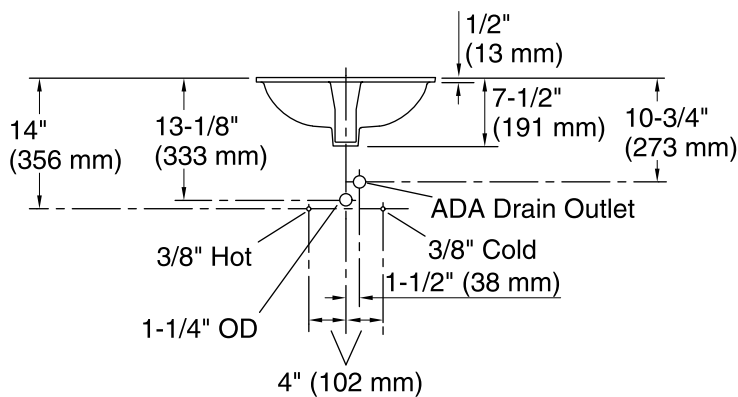

Features

- Vitreous china.
- Under-mount
- With overflow.
- Available with KOHLER Artist Editions designs
- 19-1/4" (489 mm) x 16-1/4" (413 mm)

Recommended Accessories

K-8998 P-Trap

Components

Additional included component/s: 1193643 Basin Clamps.

Color	Code	Description
	0	White
	96	Biscuit
	47	Almond
	NY	Dune
	95	Ice™ Grey
	G9	Sandbar
	33	Mexican Sand™
	K4	Cashmere
	58	Thunder™ Grey
	7	Black Black™

Technical Information

All product dimensions are nominal.

Installation:	Under-mount
Bowl area	Length: 17" (432 mm) Width: 14" (356 mm) With overflow: Yes Water depth: 4" (102 mm)
Bowl area	With overflow: Yes
Drain hole:	1-3/4" (44 mm)
Template:	1151011-7, required, not included