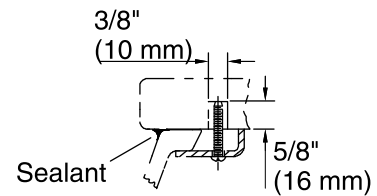

Technical Information

All product dimensions are nominal.

Installation:	Under-mount
Bowl area	Length: 17" (432 mm) Width: 14" (356 mm) With overflow: Yes Water depth: 4" (102 mm)
Bowl area	With overflow: Yes
Drain hole:	1-3/4" (44 mm)
Template:	1151011-7, required, not included

Notes

Install this product according to the installation instructions.

NOTICE: Countertop manufacturer or cutter must use the current product template available at www.kohler.com, or by calling 1-800-4KOHLER. Kohler Co. is not responsible for cutout errors when the incorrect cutout template is used.

ADA, CSA B651 compliant when installed to the specific requirements of these regulations.