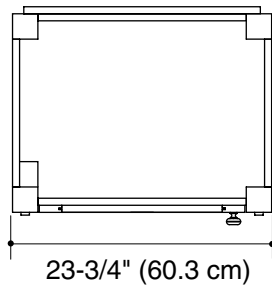

Installation Notes

Install this product according to the installation guide.

Decorative cabinet hardware is supplied. Refer to the Kohler bath accessories line for additional decorative cabinet hardware to complement your vanity.

Select the type of fastener based on the wall material. A minimum of 500 lbs (227 kg) load bearing fastener is recommended.

Product Diagram