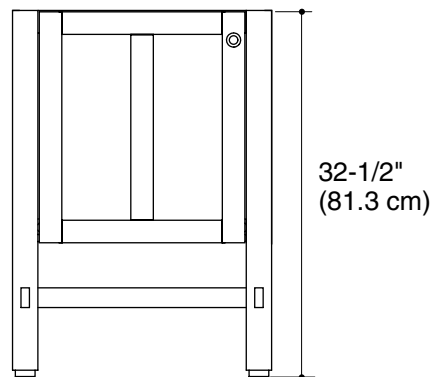

Installation Notes

Install this product according to the installation guide.

Decorative cabinet hardware is supplied. Refer to the Kohler bath accessories line for additional decorative cabinet hardware to complement your vanity.

Select the type of fastener based on the wall material. A minimum of 500 lbs (227 kg) load bearing fastener is recommended.

Product Diagram