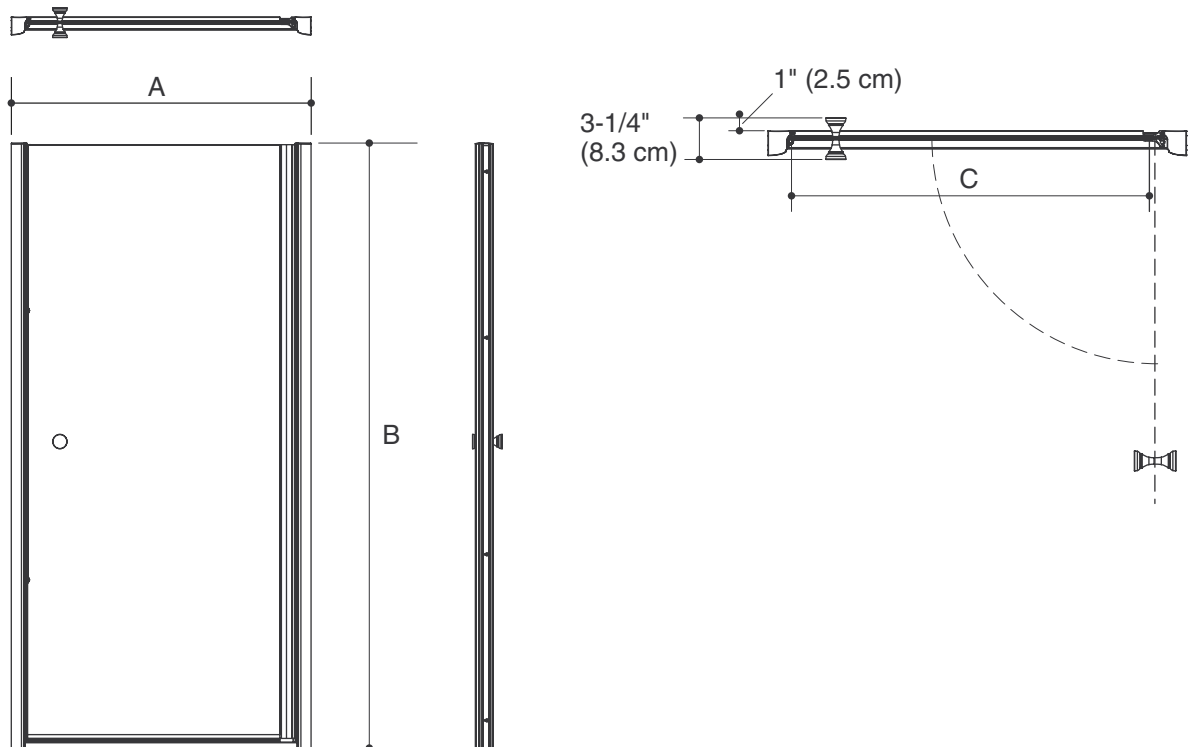

Product Specification

Pivot shower door shall have a frameless design and CleanCoat glass coating. Door shall have inside and outside elegant brass pull handles. Door shall have two roller-compression latches allowing for smooth, secure door closure. Door shall have a concealed hinge providing a continuous contact point and smooth, stable operation. Door shall have no top header eliminating clearance issues. Door shall be made of 1/4" (6 mm) thick tempered glass. Door shall have aluminum components extruded from alloy 6063-T5. Door shall have stainless steel hardware to prevent rust or corrosion. Door shall include all installation hardware. Door shall have 1-1/2" (3.8 cm) width adjustability for out-of-plumb conditions. Door shall be available in sizes to fit 28-3/4" (73 cm) to 39" (99.1 cm) opening. Shower door shall be Kohler Model K-_____ - _____ - _____.

* G54 glass option only available with Bright Silver or Matte Nickel frame colors

Installation Notes

Install this product according to the installation guide.

Roughing-In Notes			
Model	A Width (Max / Min)	B (Height)	C (Walk Through Max)
K-702400	30-1/4" (76.8 cm) / 28-3/4" (73 cm)	65-1/2" (166.4 cm)	23-13/16" (60.5 cm)
K-702402	31-1/2" (80 cm) / 30" (76.2 cm)	65-1/2" (166.4 cm)	25-1/16" (63.7 cm)
K-702404	32-3/4" (83.2 cm) / 31-1/4" (79.4 cm)	65-1/2" (166.4 cm)	26-5/16" (66.8 cm)
K-702406	34" (86.4 cm) / 32-1/2" (82.6 cm)	65-1/2" (166.4 cm)	27-9/16" (70 cm)
K-702408	35-1/4" (89.5 cm) / 33-3/4" (85.7 cm)	65-1/2" (166.4 cm)	28-13/16" (73.2 cm)
K-702410	36-1/2" (92.7 cm) / 35" (88.9 cm)	65-1/2" (166.4 cm)	30-1/16" (76.4 cm)
K-702412	37-3/4" (95.9 cm) / 36-1/4" (92.1 cm)	65-1/2" (166.4 cm)	31-5/16" (79.5 cm)
K-702414	39" (99.1 cm) / 37-1/2" (95.3 cm)	65-1/2" (166.4 cm)	32-9/16" (82.7 cm)
K-702416	28-3/4" (73 cm) / 27-1/4" (69.2 cm)	65-1/2" (166.4 cm)	22-9/16" (57.3 cm)