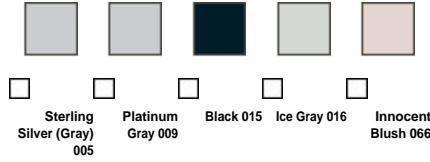

Standard Acrylic Colors

Non-Standard Acrylic Colors

Colors shown are for reference purposes only and are subject to change without notice. Exact matches are not possible with your monitor display or printing method used.

Model Specifications, Options and Accessories

No	Model	Dimensions in. (mm)	Approx. Weight lb (kg)	PKG ft3 (m3)
<input checked="" type="checkbox"/> <input type="checkbox"/> 200005-S-000	200005-SR-000-XXX Right-hand seat 200005-SL-000-XXX Left-hand seat 200005-S-000-XXX No seat Specify: Standard colors: White (001), Bone (004), Biscuit (007) Non-standard colors: Sterling Silver (005), Platinum Gray (009), Black (015), Ice Gray (016), Innocent Blush (066) -	51 X 35 X 85 Door opening: 43 1/4 x 71 3/8	151	90