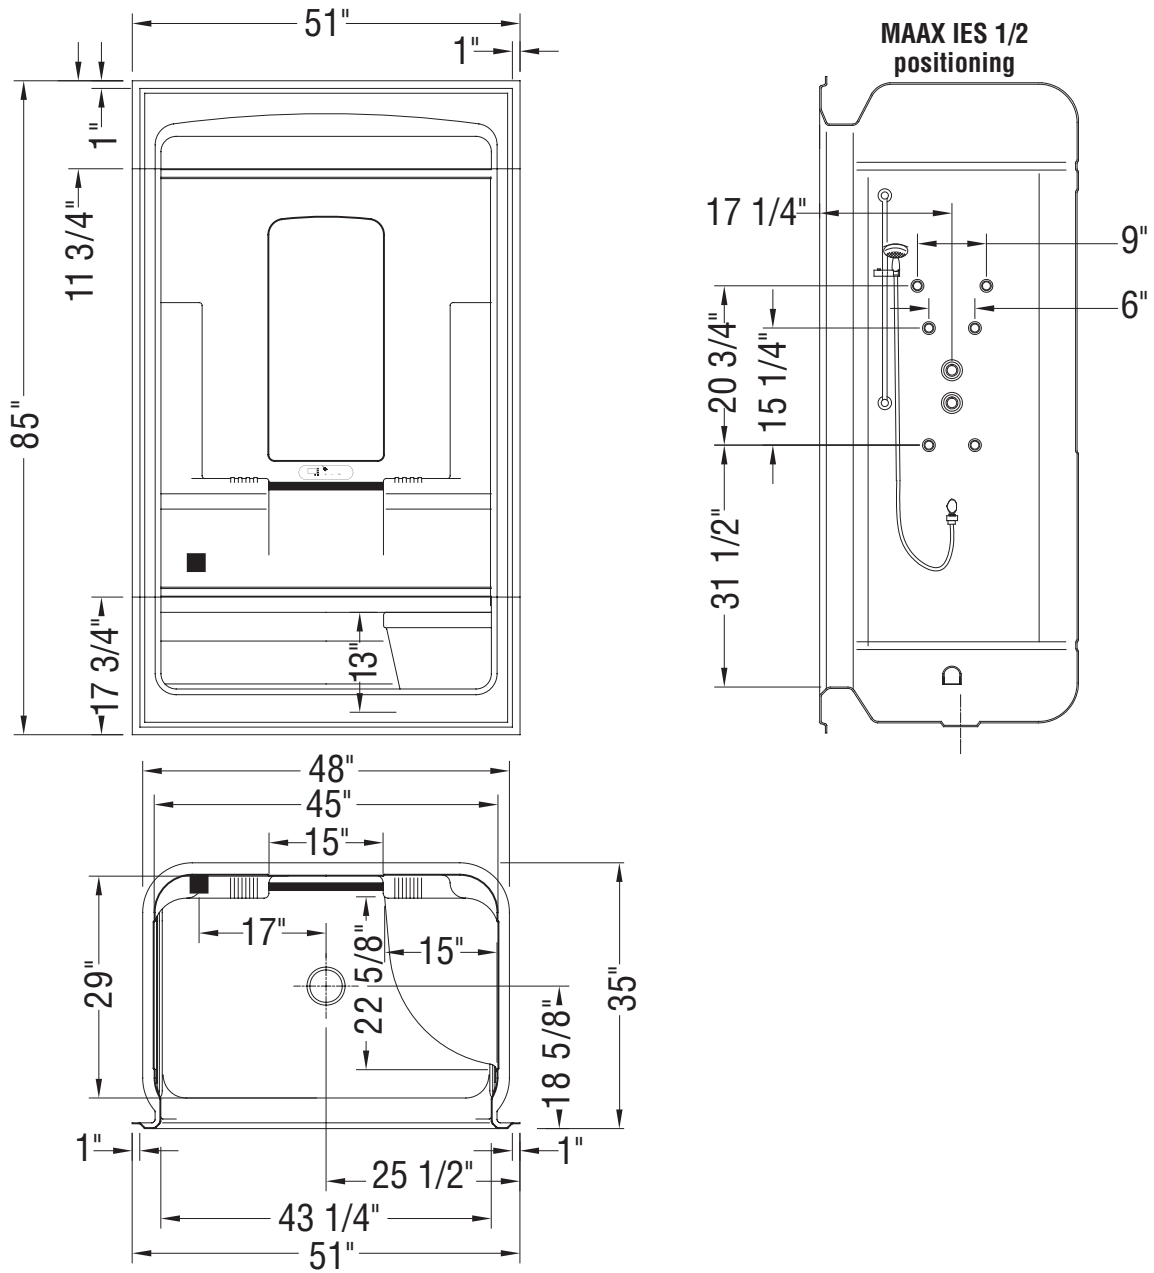

Model Specifications, Options and Accessories

No	Model	Dimensions in. (mm)	Approx. Weight lb (kg)	PKG ft3 (m3)
<input checked="" type="checkbox"/> <input type="checkbox"/> 200005-S-000	200005-SR-000-XXX Right-hand seat 200005-SL-000-XXX Left-hand seat 200005-S-000-XXX No seat Specify: Standard colors: White (001), Bone (004), Biscuit (007) Non-standard colors: Sterling Silver (005), Platinum Gray (009), Black (015), Ice Gray (016), Innocent Blush (066) -	51 X 35 X 85 Door opening: 43 1/4 x 71 3/8	151	90

(Continued on next page)

COMMON OPTIONS

✓	No	Description	Dimensions in. (mm)	Approx. Weight lb (kg)	PKG ft3 (m3)
☐	OPT 10086	Halogen light - cULus certified, 12V - clear - with switch (factory installed - installed in the center of roof cap)	5 X 4 1/2	2.5	N/A

Shower doors

✓	No	Description
☐	138290	Triple Plus - three-panel sliding door 43 in.
☐	138923	Opulence - two-panel frameless sliding door 40 - 44 in.
☐	136453	Kleara ^R - two-panel frameless pivot door 42 1/2 - 45 1/2 in.