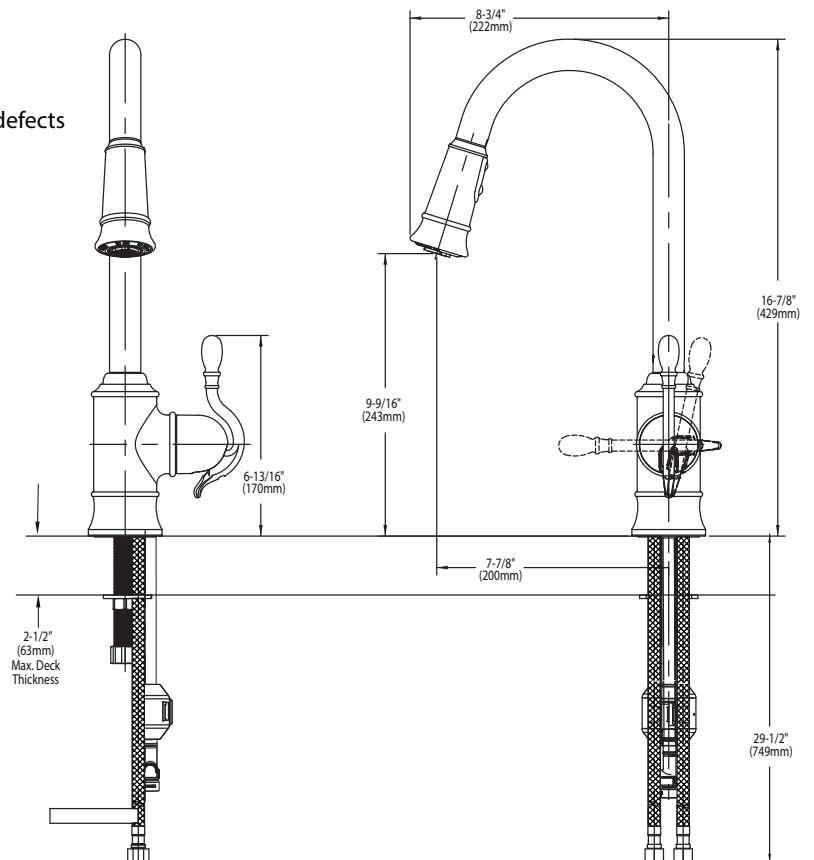

Buy it for looks. Buy it for life.®

Specifications

There is more than 1 version of this model.
Page down to identify the version you have.

DESCRIPTION

- Reflex™ pulldown system offers smooth operation, easy movement and secure docking
- Metal construction with various finishes identified by suffix
- High arc spout provides the height and reach to fill or clean large pots while the pulldown feature provides infinite maneuverability for cleaning or rinsing
- Single hole mounting
- Handle reversibility feature
- Wand with Quick connect installation
- Pulldown spray with 68" braided hose
- Flexible supply lines with 3/8" compression fittings

Single Handle Single Hole Mount High Arc Pulldown Kitchen Faucet

Models: S7208 series

NOTE: THIS FAUCET IS DESIGNED TO BE INSTALLED THRU 1 HOLE, 1-1/2" (38MM) MIN. DIA.

CRITICAL DIMENSIONS

(DO NOT SCALE)

FOR MORE INFORMATION CALL: 1-800-BUY-MOEN

www.moen.com

Buy it for looks. Buy it for life.®

Specifications

DESCRIPTION

- Reflex™ pulldown system offers smooth operation, easy movement and secure docking
- Metal construction with various finishes identified by suffix
- High arc spout provides the height and reach to fill or clean large pots while the pulldown feature provides infinite maneuverability for cleaning or rinsing
- Single hole mounting
- Handle reversibility feature
- Wand with Quick connect installation
- Pulldown spray with 68" braided hose
- Flexible supply lines with 3/8" compression fittings

OPERATION

- Single handle lever
- Temperature controlled by 100° arc of handle travel
- Convenient single-button actuation provides flexibility to switch from stream to spray mode

FLOW

- Flow is limited to 1.5 gpm (5.7 L/min) at 60 psi