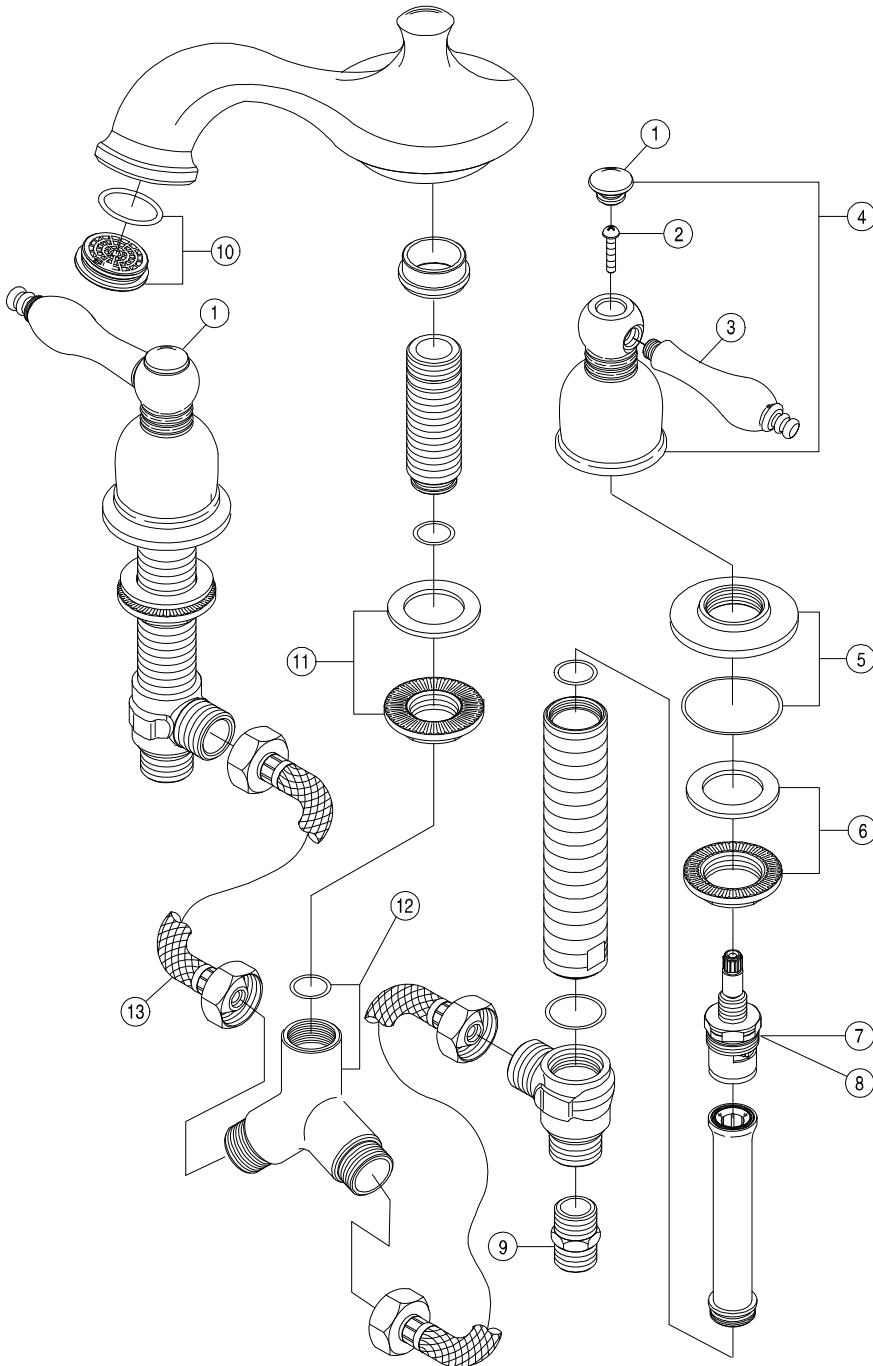

Model 120136

Twin Lever Handle Widespread Roman Tub Faucet
Brushed Nickel Finish
1/2" IPS Connection

Wellington™

Model 120136

Refer to Premier Faucet Parts List Sheet for part numbers and ordering information.

**Model 120136**

Twin Lever Handle Widespread Roman Tub Faucet
Brushed Nickel Finish
1/2" IPS Connection

Wellington™

Model 120136

Refer to Premier Faucet Parts Schematic Sheet for parts diagram.

INDEX	DESCRIPTION	MATERIAL	QTY	PART NO
1	SCREW COVER H & C SET	BRASS	1	994245
2	HANDLE SCREW	BRASS	2	994195
3	PORCELAIN INSERT	PORCELAIN	2	994228
4	METAL HANDLE ASSY	BRASS	2	994220
5	ESCUTCHEON ASSY	BRASS	2	994431
6	INSTALLATION KIT	BRASS	2	994268
7	CARTRIDGE - HOT	CERAMIC	1	994643
8	CARTRIDGE - COLD	CERAMIC	1	994642
9	IPS ADAPTER	BRASS	2	994575
10	FLOW CONDITIONER	PLASTIC	1	994514
11	INSTALLATION KIT	BRASS	1	994264
12	Y CONNECTOR KIT	BRASS	1	994597
13	HOSE	REINFORCED PVC	2	994561