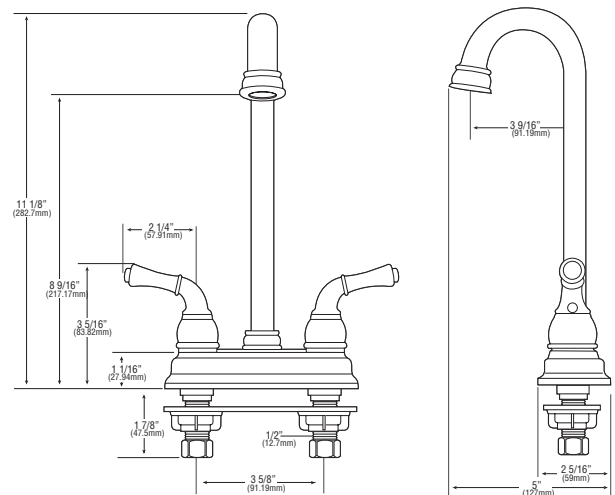

PF1312CP

Two Handle Bar Faucet

Product Features

- 1/4 turn design with ceramic disc cartridge
- 10" spout
- Solid brass waterways with metal housing
- Decorative style lever handles
- PVD BN and PB finishes

General Specifications

- 4" centerset
- 2.0 GPM water saving aerator
- Meets ANSI: A112.18.1M
- NSF-61 compliant
- UPC/IAPMO listed
- CSA certified
- ADA and UFAS compliant

Model Numbers

PF1312CP – chrome

PF1312BN – brushed nickel

PF1312CPPB – chrome/brass

PF1312CP

Available Parts

- PF141556PK Hot Ceramic Cartridge
- PF141557PK Cold Ceramic Cartridge
- PF143150PK Chrome 2.0 GPM
Decorative Aerator
- PF143151PK Polished Brass 2.0 GPM
Decorative Aerator
- PF141567PK Chrome Decorative Lever
Handle Insert (pair)
- PF141568PK Polished Brass Decorative
Lever Handle Insert (pair)

* All measurements are nominal. Please verify before actual installation.

Warranty and Codes

This product comes complete with installation, operating, care and maintenance instructions. This PROFLO faucet carries a limited lifetime warranty. This product meets ANSI: A112.18.1M.