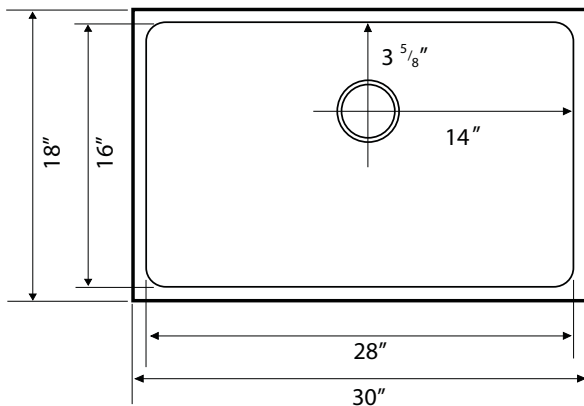

Stainless Steel Undermount Sinks

PRODUCT FEATURES

- Stainless steel single bowl sink
- Type 304 stainless steel
- Undermount
- 18 gauge
- Sound absorption pads and coating to minimize vibration and sound and increase durability
- Clips and template included in box

GENERAL SPECIFICATIONS

- Overall Size: 30" x 18"
- Bowl Size: 28" x 16"
- Bowl Depth: 10"
- Drain Diameter: 3 1/2"

PROFLO[®]

PRODUCT SPECIFICATIONS

* All measurements are nominal. Please verify before actual installation.