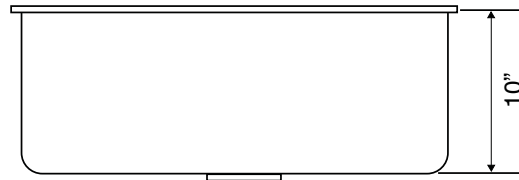

Stainless Steel Undermount Sinks

PRODUCT FEATURES

- Stainless steel single bowl sink
- Type 304 stainless steel
- Undermount
- 18 gauge
- Sound absorption pads and coating to minimize vibration and sound and increase durability
- Clips and template included in box

GENERAL SPECIFICATIONS

- Overall Size: 30" x 18"
- Bowl Size: 28" x 16"
- Bowl Depth: 10"
- Drain Diameter: 3 1/2"

PROFLO[®]

PRODUCT SPECIFICATIONS

* All measurements are nominal. Please verify before actual installation.