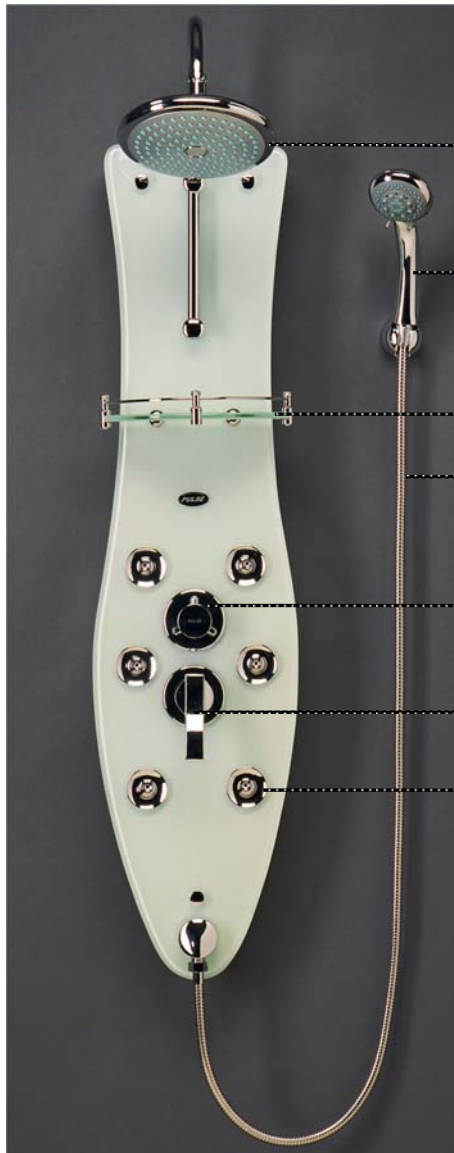

# PULSE

SHOWERSPAS

Lanai® Model #1009

## ◆ Features ◆

- ◆ “Rain” style Showerhead
- ◆ Multi-function Hand-held Shower Wand
- ◆ Convenient Shelf
- ◆ Stainless Steel Wand Hose
- ◆ Diverter Valve  
Selects function: Showerhead, hand-held or body jets
- ◆ Pressure Balanced Valve  
Adjusts temperature and water volume
- ◆ 6 - Body Misting Spray Jets

The Lanai® PULSE Showerspa has an easy to clean tempered glass finish in a compact, efficient design. The six body misting jets envelope the body with soft spray providing soothing warmth and relaxation. Rain style showerhead and multi-function hand-held wand complete the all in one showering system.