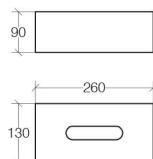

Product Specs Sheets

PORTA FAZZOLETTINI - ECOPELLE
TISSUE CONTAINER - ECO-LEATHER

WEIGHT kg 0,55
VOLUME m³ 0,0039

FINISHINGS

7005.09 bianco / white
7005.60 nero / black
7005.62 marrone / brown

MAINTENANCE

Pulire con panno morbido inumidito. Non usare alcool, ammoniaca, detersivi, abrasivi contenenti candeggina

Clean with warm soapy water. Never use alcohol, ammonia, abrasives, bleach or solvent based cleaners.

Collection
Korame

Model |
Kormae 7005

Dimensions Metric

1 inch = 2.54 cm
1 inch = 25.4 mm

WS[®]
BATH
COLLECTIONS