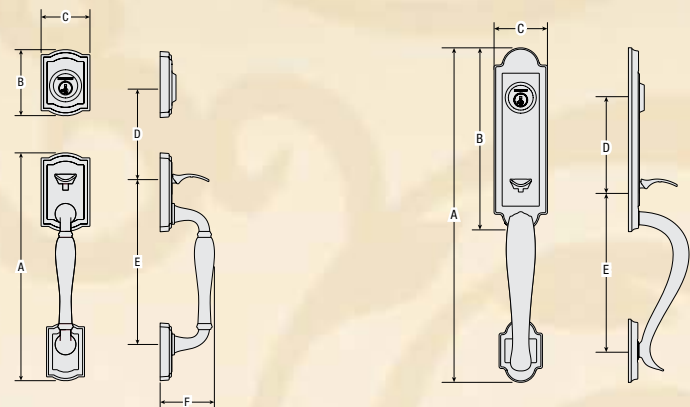

PRODUCT SPECIFICATIONS

Door Preparation	2-1/8" cross bore and 1" edge bore for handleset grip, deadbolt latch, and Entry/Privacy/Passage functions.
Door Thickness	Handlesets support 1-3/4" doors standard and 2-1/4" doors with thick door kit. Deadbolts/Knobs/Levers support 1-3/8" up to 1-3/4" standard and 1-3/4" up to 2-1/4" doors with thick door kit.
Cylinder	SmartKey® re-key technology with KW1 cylinder.
Backset	Adjustable latch backset (2-3/8" or 2-3/4").
Front & Latch	Handlesets /Deadbolts contain round corner latch face. Knobs/Levers contain round corner, square corner and drive-in latch face.
Strike	Deadbolt contains round corner four hole security strike. Handleset Grip/Knobs/Levers contain full lip round corner strike.
Latch Bolt	Deadbolt features 1" throw brass bolt latch. Handleset grip offers 1/2" passage function bolt. Entry/Privacy/Passage function offer 1/2" bolt.
Handing	Handlesets include both LH and RH levers. Knobs are reversible for LH and RH doors. Levers are reversible for Entry/Privacy/Passage. Half dummy requires handing for levers.
ANSI/BHMA	Deadbolt tested to exceed ANSI/BHMA Grade 2 security.

HANDLESET - SECTIONAL DIMENSIONS

	MDH	NAH	PAH	WYH
A	12-8/9"	12-7/9"	12-1/2"	12-3/5"
B	4-3/5"	4"	3-2/3"	3-2/3"
C	3"	2-7/9"	2-3/4"	2-3/4"
D	5-1/2"	5-1/2"	5-1/2"	5-1/2"
E	8-2/5"	8-2/5"	8-2/5"	8-2/5"
F	3"	3-1/16"	3-1/10"	3"

HANDLESET - 3/4 & FULL DIMENSIONS

	AEH	SAH	BNH
A	18-1/2"	18-1/3"	18-5/9"
B	10-1/5"	10-2/9"	N/A
C	3"	2-7/9"	2-7/9"
D	5-1/2"	5-1/2"	5-1/2"
E	8-4/9"	8-2/5"	8-2/5"
F	3-3/8"	3-1/10"	3-1/10"

FUNCTIONS

DEADBOLT DIMENSIONS