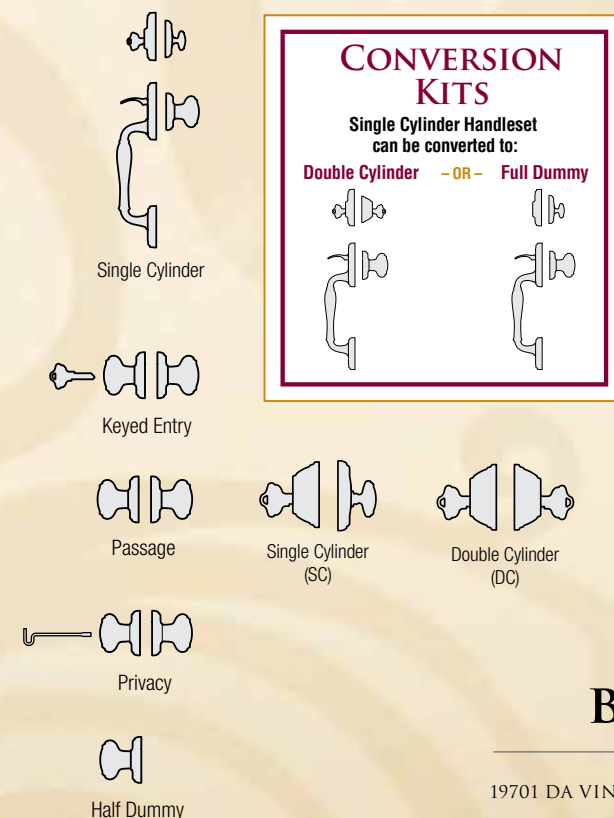

PRODUCT SPECIFICATIONS

Door Preparation	2-1/8" cross bore and 1" edge bore for handleset grip, deadbolt latch, and Entry/Privacy/Passage functions.
Door Thickness	Handlesets support 1-3/4" doors standard and 2-1/4" doors with thick door kit. Deadbolts/Knobs/Levers support 1-3/8" up to 1-3/4" standard and 1-3/4" up to 2-1/4" doors with thick door kit.
Cylinder	SmartKey® re-key technology with KW1 cylinder.
Backset	Adjustable latch backset (2-3/8" or 2-3/4").
Front & Latch	Handlesets /Deadbolts contain round corner latch face. Knobs/Levers contain round corner, square corner and drive-in latch face.
Strike	Deadbolt contains round corner four hole security strike. Handleset Grip/Knobs/Levers contain full lip round corner strike.
Latch Bolt	Deadbolt features 1" throw brass bolt latch. Handleset grip offers 1/2" passage function bolt. Entry/Privacy/Passage function offer 1/2" bolt.
Handing	Handlesets include both LH and RH levers. Knobs are reversible for LH and RH doors. Levers are reversible for Entry/Privacy/Passage. Half dummy requires handing for levers.
ANSI/BHMA	Deadbolt tested to exceed ANSI/BHMA Grade 2 security.

HANDLESET - SECTIONAL DIMENSIONS

	MDH	NAH	PAH	WYH
A	12-8/9"	12-7/9"	12-1/2"	12-3/5"
B	4-3/5"	4"	3-2/3"	3-2/3"
C	3"	2-7/9"	2-3/4"	2-3/4"
D	5-1/2"	5-1/2"	5-1/2"	5-1/2"
E	8-2/5"	8-2/5"	8-2/5"	8-2/5"
F	3"	3-1/16"	3-1/10"	3"

HANDLESET - 3/4 & FULL DIMENSIONS

	AEH	SAH	BNH
A	18-1/2"	18-1/3"	18-5/9"
B	10-1/5"	10-2/9"	N/A
C	3"	2-7/9"	2-7/9"
D	5-1/2"	5-1/2"	5-1/2"
E	8-4/9"	8-2/5"	8-2/5"
F	3-3/8"	3-1/10"	3-1/10"

FUNCTIONS

DEADBOLT DIMENSIONS