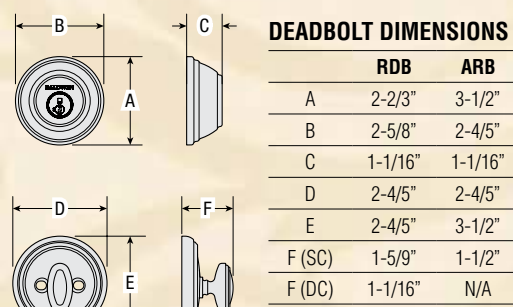

PRODUCT SPECIFICATIONS

Door Preparation	2-1/8" cross bore and 1" edge bore for handleset grip, deadbolt latch, and Entry/Privacy/Passage functions.
Door Thickness	Handlesets support 1-3/4" doors standard and 2-1/4" doors with thick door kit. Deadbolts/Knobs/Levers support 1-3/8" up to 1-3/4" standard and 1-3/4" up to 2-1/4" doors with thick door kit.
Cylinder	SmartKey® re-key technology with KW1 cylinder.
Backset	Adjustable latch backset (2-3/8" or 2-3/4").
Front & Latch	Handlesets /Deadbolts contain round corner latch face. Knobs/Levers contain round corner, square corner and drive-in latch face.
Strike	Deadbolt contains round corner four hole security strike. Handleset Grip/Knobs/Levers contain full lip round corner strike.
Latch Bolt	Deadbolt features 1" throw brass bolt latch. Handleset grip offers 1/2" passage function bolt. Entry/Privacy/Passage function offer 1/2" bolt.
Handing	Handlesets include both LH and RH levers. Knobs are reversible for LH and RH doors. Levers are reversible for Entry/Privacy/Passage. Half dummy requires handing for levers.
ANSI/BHMA	Deadbolt tested to exceed ANSI/BHMA Grade 2 security.

HANDLESET - SECTIONAL DIMENSIONS

	MDH	NAH	PAH	WYH
A	12-8/9"	12-7/9"	12-1/2"	12-3/5"
B	4-3/5"	4"	3-2/3"	3-2/3"
C	3"	2-7/9"	2-3/4"	2-3/4"
D	5-1/2"	5-1/2"	5-1/2"	5-1/2"
E	8-2/5"	8-2/5"	8-2/5"	8-2/5"
F	3"	3-1/16"	3-1/10"	3"

HANDLESET - 3/4 & FULL DIMENSIONS

	AEH	SAH	BNH
A	18-1/2"	18-1/3"	18-5/9"
B	10-1/5"	10-2/9"	N/A
C	3"	2-7/9"	2-7/9"
D	5-1/2"	5-1/2"	5-1/2"
E	8-4/9"	8-2/5"	8-2/5"
F	3-3/8"	3-1/10"	3-1/10"

FUNCTIONS

DEADBOLT DIMENSIONS

	RDB	ARB
A	2-2/3"	3-1/2"
B	2-5/8"	2-4/5"
C	1-1/16"	1-1/16"
D	2-4/5"	2-4/5"
E	2-4/5"	3-1/2"
F (SC)	1-5/9"	1-1/2"
F (DC)	1-1/16"	N/A

KNOB DIMENSIONS

	ATK	CYK
A	2-7/9"	2-7/9"
B	2-3/8"	2-5/9"

LEVER DIMENSIONS