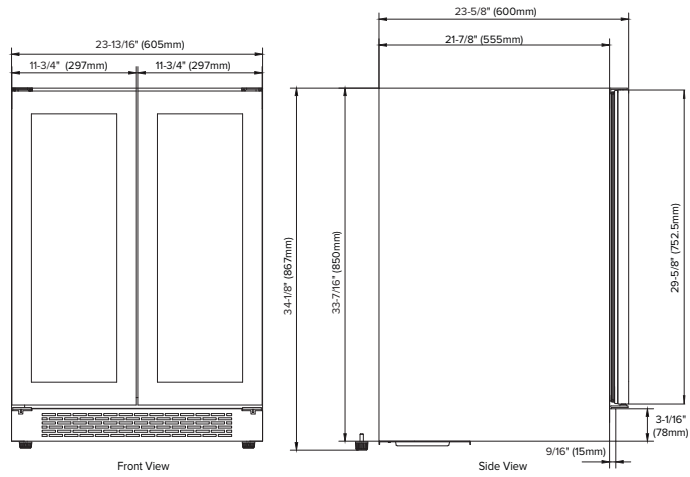

Exterior Dimensions

Interior Dimensions

Door Swing

Specifications

| | |
|-------------------------------|----------------|
| Model# | AWC242FDPRG |
| Wine Bottle Capacity (750 ml) | 42 |
| Product Depth | 23-5/8" |
| Product Depth with Handle | 25-7/16" |
| Product Height | 34-1/8" |
| Product Width | 23-13/16" |
| Product Weight | 136 lbs |
| Refrigerant Type | R600a |
| Temperature Range | 40°F - 65°F |
| Power Cord Length | 6' |
| Amps | 1.5 |
| Electric Supply | 115 VAC, 60 Hz |

Cutout dimensions

Note: Dimensions in parentheses are in millimeters. Specifications are subject to change without notice. Visit Avallon.com for the latest information.