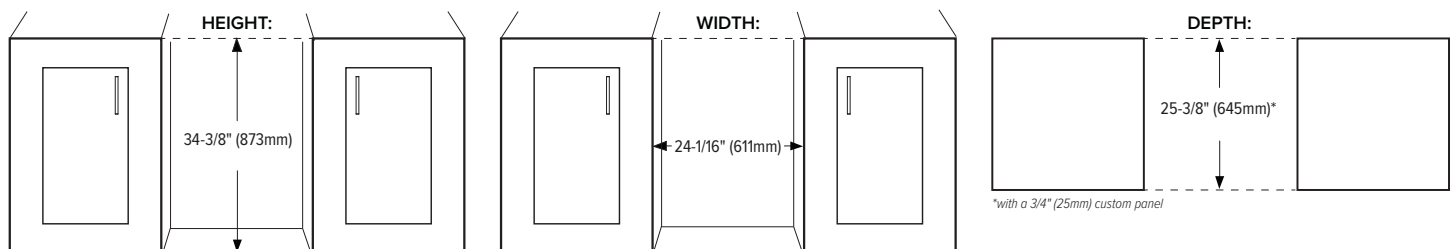

Exterior Dimensions

Interior Dimensions

Door Swing

Specifications

| | |
|-------------------------------|----------------|
| Model# | AWC242FDPRG |
| Wine Bottle Capacity (750 ml) | 42 |
| Product Depth | 23-5/8" |
| Product Depth with Handle | 25-7/16" |
| Product Height | 34-1/8" |
| Product Width | 23-13/16" |
| Product Weight | 136 lbs |
| Refrigerant Type | R600a |
| Temperature Range | 40°F - 65°F |
| Power Cord Length | 6' |
| Amps | 1.5 |
| Electric Supply | 115 VAC, 60 Hz |

Cutout dimensions

Note: Dimensions in parentheses are in millimeters. Specifications are subject to change without notice. Visit Avallon.com for the latest information.