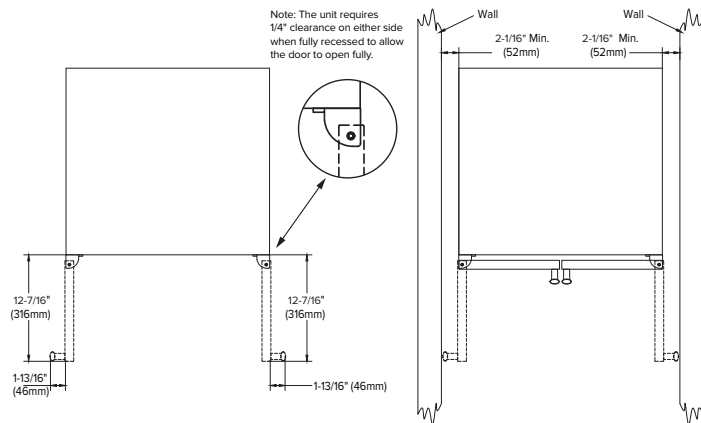

Exterior Dimensions

Interior Dimensions

Door Swing

Specifications

| | |
|-------------------------------|----------------|
| Model# | AWC242FDPRG |
| Wine Bottle Capacity (750 ml) | 42 |
| Product Depth | 23-5/8" |
| Product Depth with Handle | 25-7/16" |
| Product Height | 34-1/8" |
| Product Width | 23-13/16" |
| Product Weight | 136 lbs |
| Refrigerant Type | R600a |
| Temperature Range | 40°F - 65°F |
| Power Cord Length | 6' |
| Amps | 1.5 |
| Electric Supply | 115 VAC, 60 Hz |

Cutout dimensions

Note: Dimensions in parentheses are in millimeters. Specifications are subject to change without notice. Visit Avallon.com for the latest information.