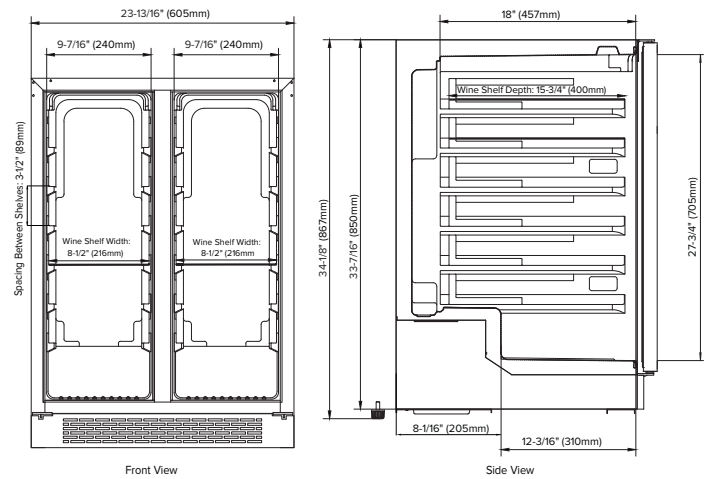

Specification Sheet

Model: AWC242FDPRG

WINE REFRIGERATOR

24-Inch Dual Zone Undercounter French Door Wine Refrigerator, Panel-Ready Door

Features

- 42-bottle capacity built-in French door wine refrigerator
- White, blue and amber interior LED lighting options
- UV-resistant glass door with low-e, double-panes and argon gas between the two panes
- Touch panel with digital controls
- Wooden shelves with stainless steel trim
- Added security with a door lock
- Sabbath mode
- Energy Star Rated

Exterior Dimensions

Interior Dimensions

Door Swing

Specifications

| | |
|-------------------------------|----------------|
| Model# | AWC242FDPRG |
| Wine Bottle Capacity (750 ml) | 42 |
| Product Depth | 23-5/8" |
| Product Depth with Handle | 25-7/16" |
| Product Height | 34-1/8" |
| Product Width | 23-13/16" |
| Product Weight | 136 lbs |
| Refrigerant Type | R600a |
| Temperature Range | 40°F - 65°F |
| Power Cord Length | 6' |
| Amps | 1.5 |
| Electric Supply | 115 VAC, 60 Hz |

Cutout dimensions

Note: Dimensions in parentheses are in millimeters. Specifications are subject to change without notice. Visit Avallon.com for the latest information.