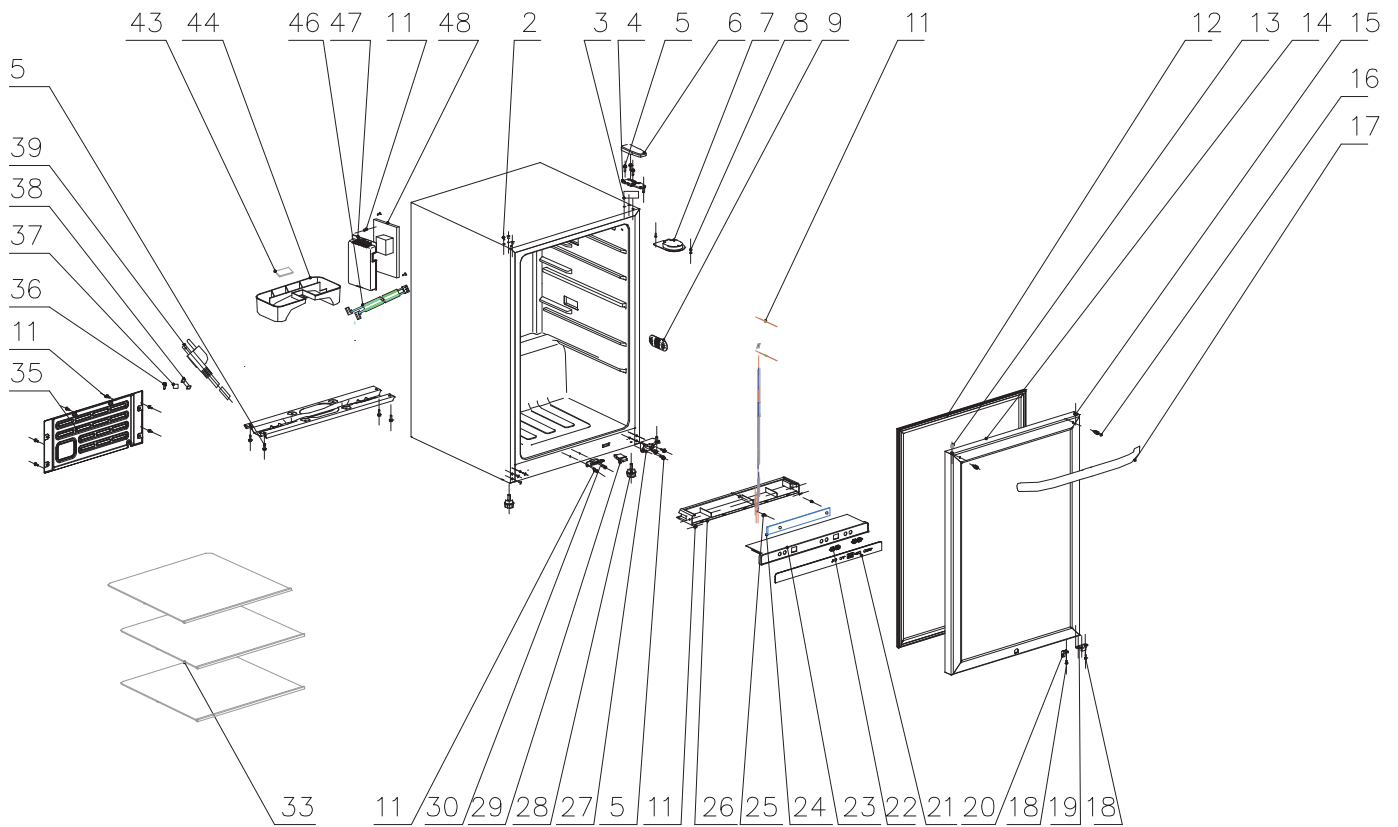

Frigidaire

Factory Parts Catalog

Product No.	FFBC4622QS
Series	Frigidaire
Market	North America
Color	glass/steel
Volts	115
Owner's Guide	242103101

Frigidaire

P.O. BOX 8020
CHARLOTTE, NC 28262

BEVERAGE CENTER

Model No.
FFBC4622Q

Publication No.
5995650578
14/09/02
(EN/SERVICE/KC)
099

RECOMMENDED SPARES

RECOMMENDED SPARES

POS. NO	PART NO.	DESCRIPTION
2	5304479779	Plug, hinge hole, cabinet
3	5304479780	Washer, top hinge
4	5304479781	Hinge, top
5	5304480019	Screw, hinge, (6)
6	5304479782	Cover, top hinge
7 #	5304479803	Lamp Assembly, LED
8	5304479804	Screw, tapping, stainless steel
9	5304479805	Cover, temp sensor
9* #	5304479971	Thermistor, temp sensor
11	5304479807	Screw, tapping, stainless steel
12 #	5304479808	Gasket, door
13	5304479809	Plug, door hole
14	5304479830	Door Assembly, glass/steel
15	5304479789	Bushing, hinge
16	5304479811	Screw, shoulder, door handle
17	5304479812	Handle Assembly, door
18	5304479813	Screw, tapping, door
19	5304479790	Stop, door
20	5304479791	Bracket, door switch
21	5304479831	Control Panel, console
22	5304479936	Push Button
23	5304479815	Overlay, control board, cover
24 #	5304479832	PC Board, input, display
25	5304479817	Screw, tapping, (2)
26	5304479818	Base, display board
27	5304479792	Hinge, bottom
28	5304479819	Foot, leveling screw, cabinet
29 #	5304479794	Switch, lamp/light
30	5304479795	Latch, door
33	5304479833	Shelf, glass
35	5304479822	Cover, access, rear
36	5304480022	Screw, tapping
37	5304479823	Clamp, strain relief, power cord
38	5304479838	Sleeve, power cord
39 #	5304479824	Power Cord, electric
43	5304479828	Pad, thermal mastic
44	5304479799	Tray, drip pan
46 #	5304479834	Wiring Harness, electrical
47	5304479835	Cover, control box
48 #	5304479837	PC Board, power/main

WIRING DIAGRAM