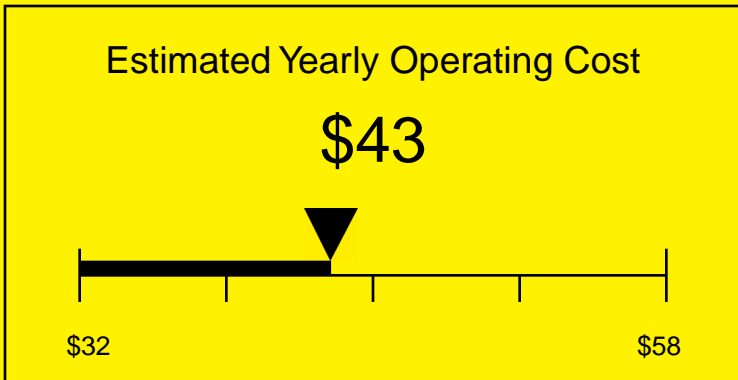

ENERGYGUIDE

REFRIGERATOR
Defrost: Automatic

FF6BBI7SSHV
5.5 Cubic Feet

Compare the energy use of this product with others
before you buy

Your cost will depend on your utility rates

Based on a 2007 U.S. Government national average cost of 10.65 cents per kWh for electricity. Your actual operating cost will vary depending on your local utility rates and your use of the product.