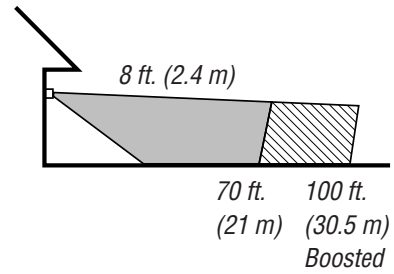

### USAGE & COVERAGE

WALL MOUNT

EAVE MOUNT

MAXIMUM RANGE

MAXIMUM COVERAGE ANGLE (TOP VIEW)

Meets the ENERGY STAR® guidelines when DUALBRITE® function is off and ON-TIME is 1 or 5 minutes and when used with 120 W Max bulbs.