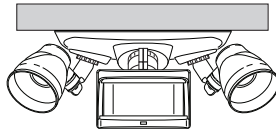

USAGE & COVERAGE

EAVE MOUNT

Meets the ENERGY STAR® guidelines when DUALBRITE® function is off and ON-TIME is 1 or 5 minutes and when used with 120 W Max bulbs.

WIRING

! WARNING: Turn power off at the circuit breaker before wiring.