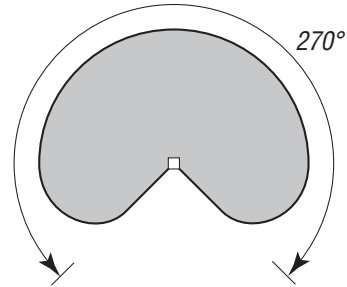

### USAGE & COVERAGE

WALL MOUNT

EAVE MOUNT

MAXIMUM RANGE

MAXIMUM COVERAGE ANGLE (TOP VIEW)

Meets the ENERGY STAR® guidelines when DUALBRITE® function is off and ON-TIME is 1 or 5 minutes and when used with 120 W Max bulbs.