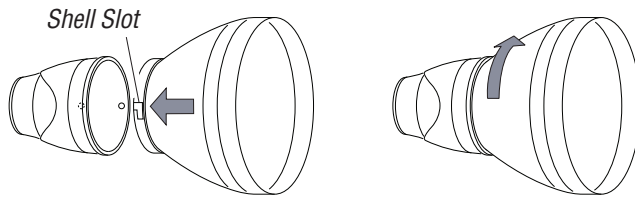

### USAGE & COVERAGE

WALL MOUNT

EAVE MOUNT

MAXIMUM RANGE

MAXIMUM COVERAGE ANGLE (TOP VIEW)

Meets the ENERGY STAR® guidelines when DUALBRITE® function is off and ON-TIME is 1 or 5 minutes and when used with 120 W Max bulbs.