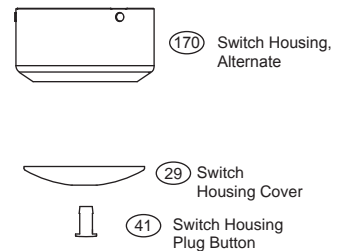

For additional information on:

Hunter Products • Trouble Shooting
 Dealer Location • Service Center Locator
 Call 1-800-448-6837
www.hunterfan.com

Hardware (Drawn to Scale)

| Part List | | Model # | 28007 | 28008 |
|------------------|-----------------------------------|--------------------|-------------------------|----------------------|
| | | Asm. Dwg. # | 94944-01 | 94944-02 |
| | | Finish | Weathered Bronze | Antique Brass |
| Item # | Item Name | Qty | Part # | Part # |
| 1 | * Hanging System Kit | 1 | 94313-27-000 | 94313-05-000 |
| 2 | Ceiling Plate | 1 | ----- | ----- |
| 3 | Canopy | 1 | ----- | ----- |
| 4 | Canopy Trim Ring | 1 | ----- | ----- |
| 7 | Hanger Ball / Downrod Assembly | 1 | ----- | ----- |
| 8 | Set Screw | 1 | ----- | ----- |
| 27 | Low Profile Washer | 1 | ----- | ----- |
| 62 | Canopy Screw | 4 | ----- | ----- |
| 64 | Wood Screw | 2 | ----- | ----- |
| 65 | Wood Screw | 2 | ----- | ----- |
| 68 | Flat Washer | 4 | ----- | ----- |
| 71 | Neoprene Isolator | 4 | ----- | ----- |
| 100 | Locking Screw | 3 | ----- | ----- |
| 203 | Black Neoprene Washer | 2 | ----- | ----- |
| 28 | Switch Housing, Assembly | 1 | 94964-27-000 | 94964-05-000 |
| 29 | Switch Housing Cover | 1 | 73853-01-300 | 73853-01-121 |
| 31 | Switch Housing, Lower | 1 | 85088-01-300 | 85088-01-121 |
| 41 | Switch Housing Plug Button | 1 | 73854-01-300 | 73854-01-121 |
| 44 | Blade Iron Set | 1 | 93475-05-300 | 93475-05-121 |
| 46 | Blade Set | 1 | 75147-03-000 | 75147-04-000 |
| 47 | Screw, Blade Iron Armature | 10 | 63755-05-247 | 63755-05-232 |
| 60 | * Hardware Kit | 1 | 94944-00-860 | 94944-00-861 |
| 66 | Blade Grommet | 16 | 05989-01-000 | 05989-02-000 |
| 67 | Blade Assembly Screw | 16 | 63730-07-247 | 63730-07-232 |
| 69 | Screw, Machine, 6-32 | 3 | 74506-36-232 | 74506-36-232 |
| 70 | Wire Nut | 4 | 05172-01-000 | 05172-01-000 |
| 75 | Balancing Kit | 1 | 07570-01-000 | 07570-01-000 |
| 86 | Remote Control Receiver | 1 | 75145-04-000 | 75145-04-000 |
| 87 | Remote Control Transmitter | 1 | 85095-01-000 | 85095-01-000 |
| 150 | Globe/Shade | 4 | 94970-01-000 | 94970-02-000 |
| 170 | Switch Housing, Alternate | 1 | 85088-01-300 | 85088-01-121 |