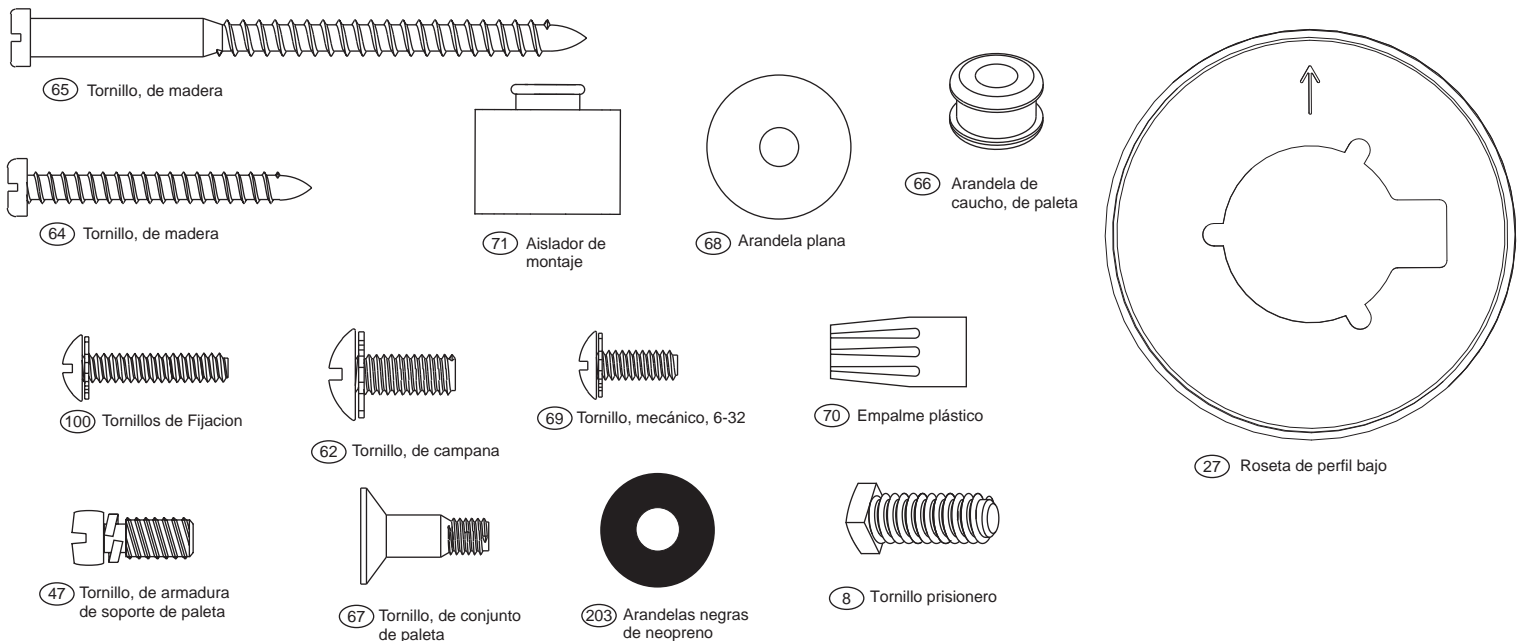

Materiales (dibujados a escala)