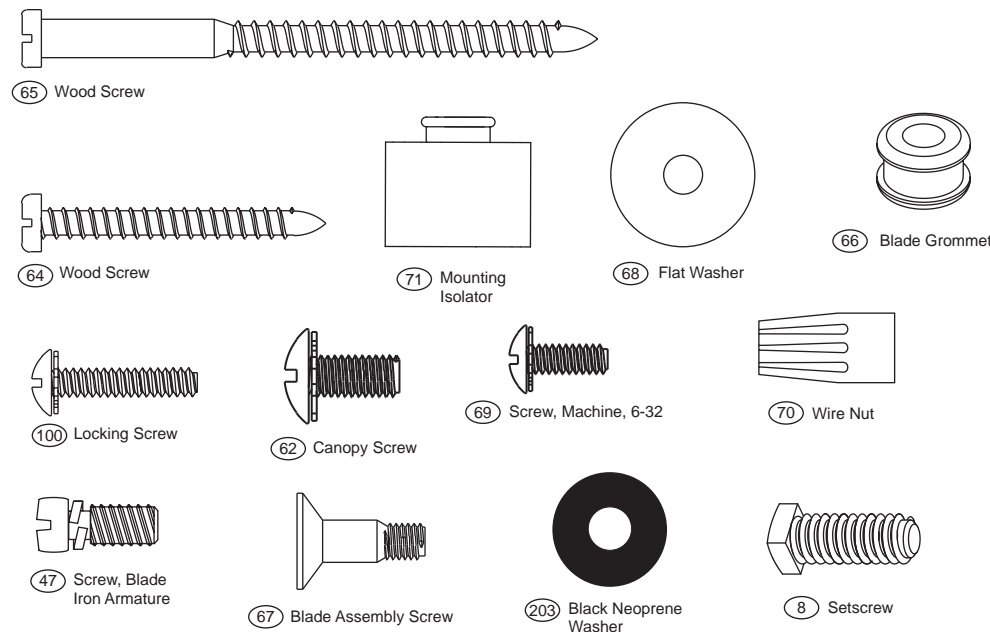

Hardware (Drawn to Scale)