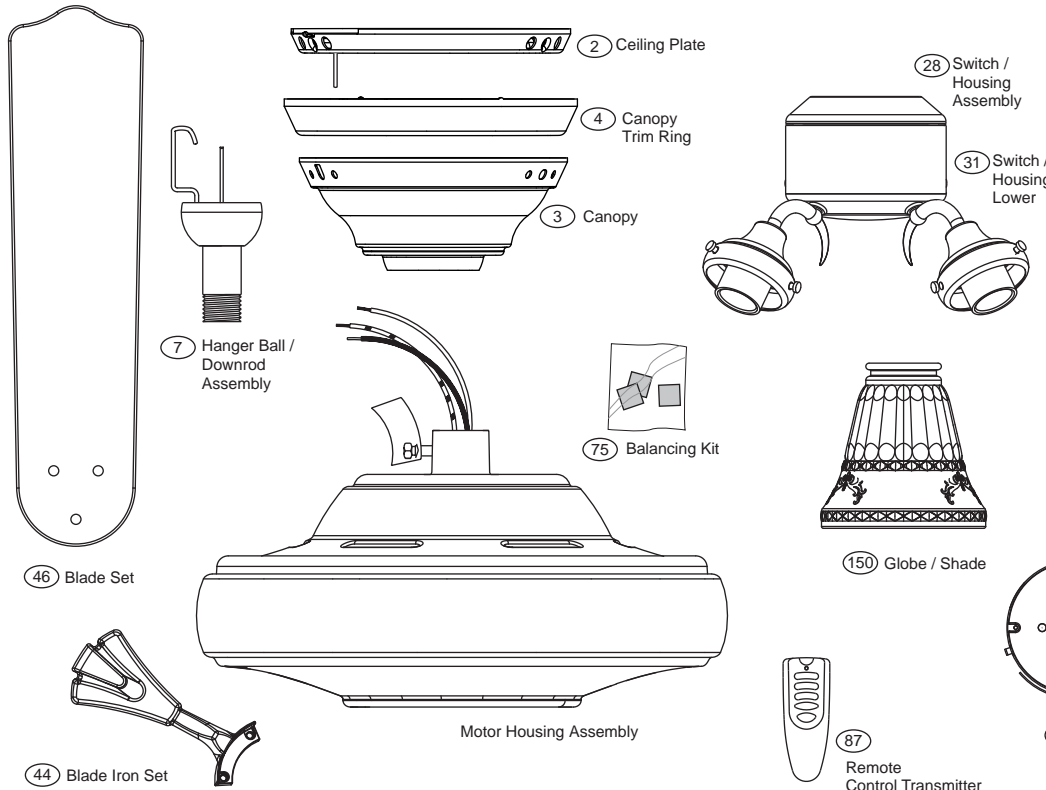

Fan Parts (Not Drawn to Scale)