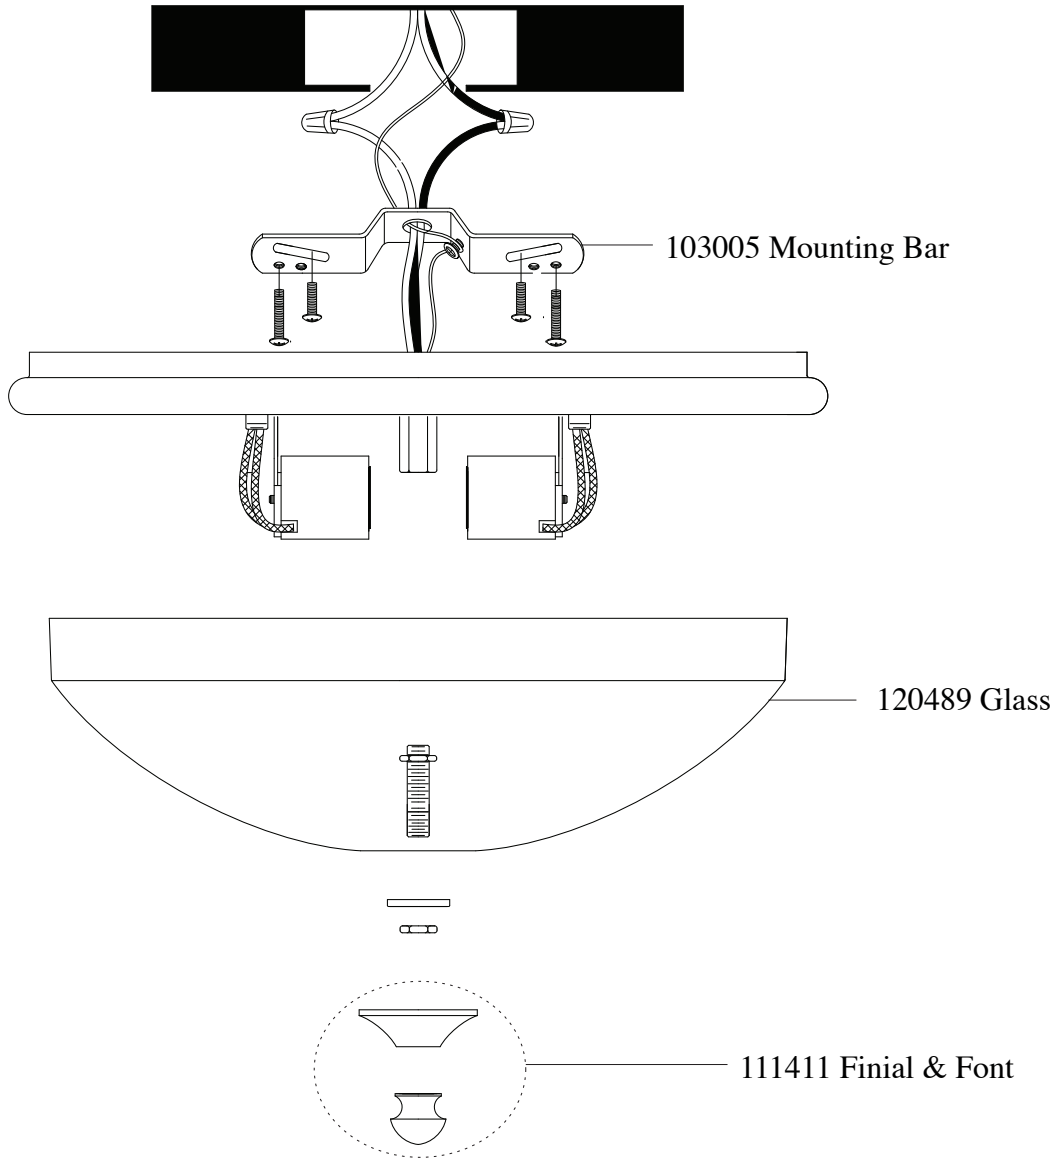

Replacement Parts For

FM358 12/10

Qty.	Part #	Description
	103005	Mounting Bar
	120489	Glass
	111411	Finial & Font
	101004	Cap Nut