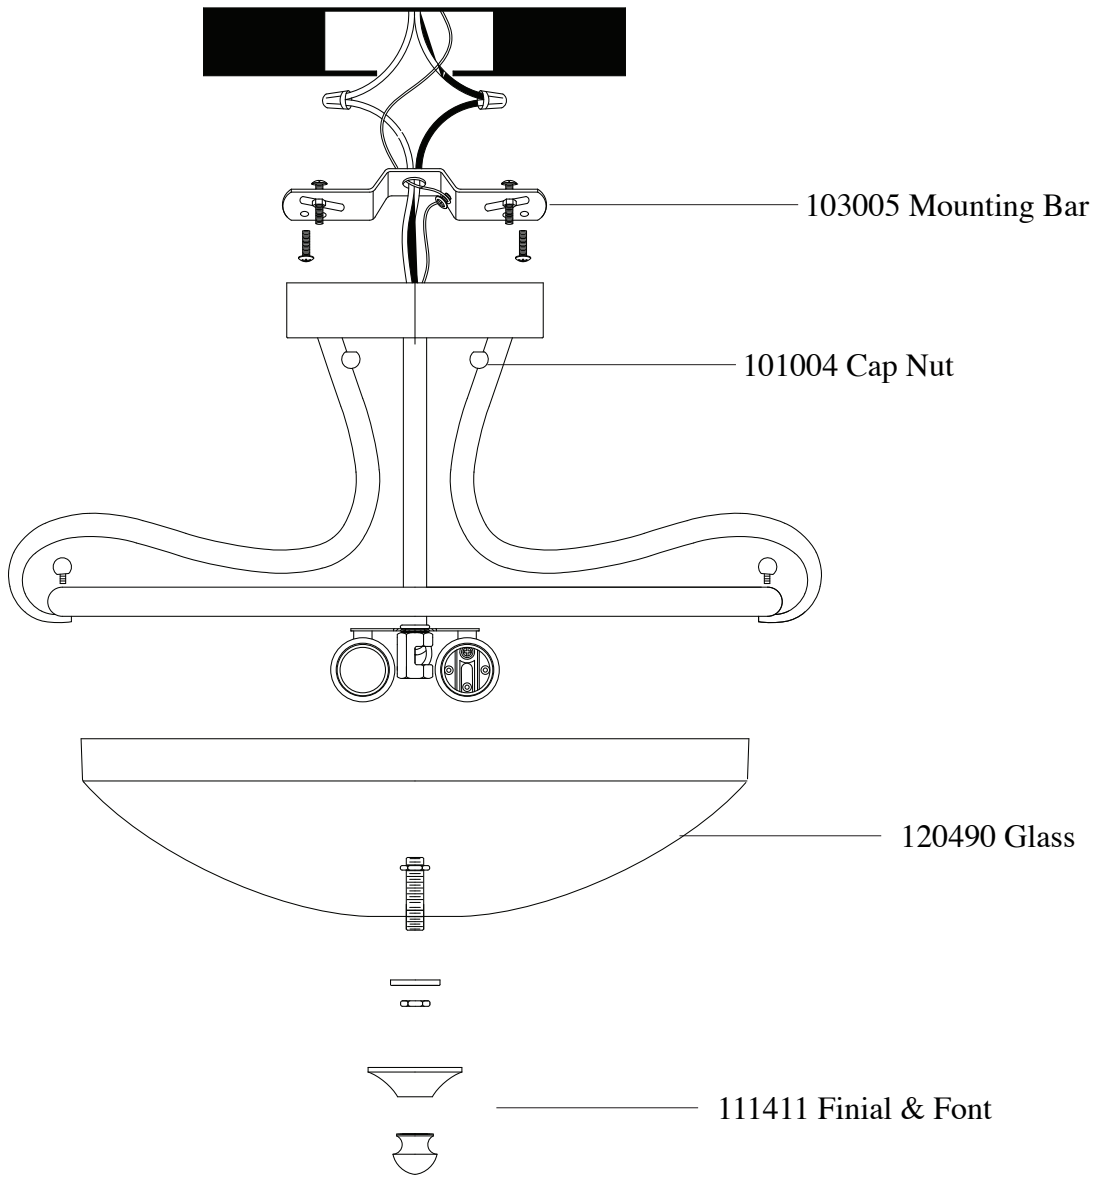

# Replacement Parts For

# SF295 12/10

Qty.	Part #	Description
	103005	Mounting Bar
	101004	Cap Nut
	120490	Glass
	111411	Finial & Font