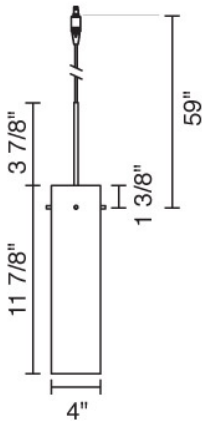

Job Name:

Contact:

Fixture Type:

Part Number:

TITAN DOWN

Description:

Uni-plug design allows Titan Down pendant to be mounted on any lighting system or ceiling canopy through the use of an appropriate adaptor, not included. Standard cable length of 59" can be field-cut or specified when ordering. May be specified with Kiss canopy by adding /MP to part number or /MP2 for 2" version.

Part Numbers:

- | | |
|-----------------|---------------------------|
| 221805bz | bronze, white glass |
| 221805ch | chrome, white glass |
| 221805mc | matte chrome, white glass |
| 221806bz | bronze, amber glass |
| 221806ch | chrome, amber glass |
| 221806mc | matte chrome, amber glass |
| 221807bz | bronze, blue glass |
| 221807ch | chrome, blue glass |
| 221807mc | matte chrome, blue glass |

Technical Specs:

- 12V AC/DC input
- 50VA, 50W for 1 (maximum 50 Watt lamp)
- GY6.35 socket
- Suitable for dry locations only
- Dimmable
- ETL Listed