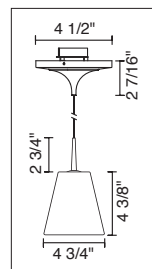

BLING II DOWN
220 169(bz,ch,mc)/MP
220 174(bz,ch,mc)/MP
220 179(bz,ch,mc)/MP
221 843(bz,ch,mc)/MP
221 844(bz,ch,mc)/MP
221 845(bz,ch,mc)/MP

BLING I DOWN
220 168(bz,ch,mc)/MP
220 173(bz,ch,mc)/MP
220 178(bz,ch,mc)/MP
221 840(bz,ch,mc)/MP
221 841(bz,ch,mc)/MP
221 842(bz,ch,mc)/MP