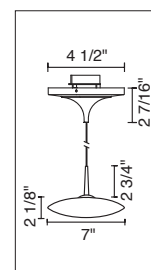

POISE DOWN
220 297bz/MP
220 297ch/MP
220 297mc/MP