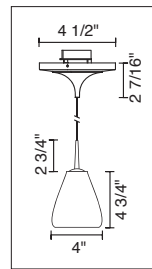

TARA DOWN
220 941bz/MP
220 941ch/MP
220 941mc/MP

LUCY DOWN
220 126(bz,ch,mc)/MP
220 127(bz,ch,mc)/MP
220 128(bz,ch,mc)/MP