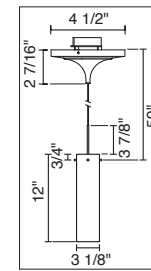

KIM DOWN
220 640(bz,ch,mc)/MP
220 641(bz,ch,mc)/MP

KANE DOWN
220 050mc/MP

HOUSTON DOWN
221 850(bz,ch,mc)/MP
221 851(bz,ch,mc)/MP
221 852(bz,ch,mc)/MP
221 853(bz,ch,mc)/MP