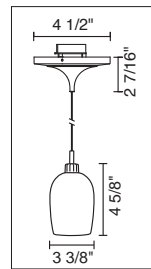

PIA DOWN I
220 097(bz,ch,mc)/MP
220 140ch/MP
220 141(bz,mc)/MP
220 142ch/MP
220 143(bz,mc)/MP
220 146(ch,bz,mc)/MP
220 147(ch,bz,mc)/MP
220 148(ch,bz,mc)/MP
220 149(ch,bz,mc)/MP

CIRO MINI DOWN
221 830(bz,ch,mc)/MP
221 831(bz,ch,mc)/MP
221 832(bz,ch,mc)/MP
221 833(bz,ch,mc)/MP

CANDLE DOWN
220 642bz/MP
220 642ch/MP
220 642mc/MP

QUEENY DOWN I
220 321(bz,ch,mc)/MP
220 322(bz,ch,mc)/MP
220 323(bz,ch,mc)/MP
220 324(bz,ch,mc)/MP
220 325(bz,ch,mc)/MP
220 370(bz,ch,mc)/MP
220 371(bz,ch,mc)/MP
220 372(bz,ch,mc)/MP
220 373(bz,ch,mc)/MP