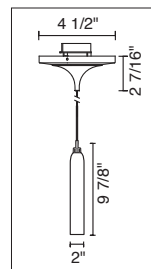

QUEENY DOWN I
220 321(bz,ch,mc)/MP
220 322(bz,ch,mc)/MP
220 323(bz,ch,mc)/MP
220 324(bz,ch,mc)/MP
220 325(bz,ch,mc)/MP
220 370(bz,ch,mc)/MP
220 371(bz,ch,mc)/MP
220 372(bz,ch,mc)/MP
220 373(bz,ch,mc)/MP

SIERRA DOWN
220 114bz/MP
220 114ch/MP
220 114mc/MP

CIRO DOWN
220 116(bz,ch,mc)/MP
220 119(bz,ch,mc)/MP
220 121(bz,ch,mc)/MP
220 122(bz,ch,mc)/MP
220 123(bz,ch,mc)/MP
220 124(bz,ch,mc)/MP
220 125(bz,ch,mc)/MP

ZARA DOWN
220 151(bz,ch,mc)/MP
220 152(bz,ch,mc)/MP
220 153(bz,ch,mc)/MP
220 154(bz,ch,mc)/MP
220 156(bz,ch,mc)/MP
220 157(bz,ch,mc)/MP

CANDLE DOWN
220 642bz/MP
220 642ch/MP
220 642mc/MP