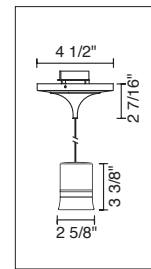

4" KISS CANOPY PENDANTS

TECHNICAL SPECIFICATIONS

Description: Kiss pendant fixture with canopy and 75 Watt transformer
Design: Bruck-Team
Lamp: Low pressure bi-pin: GY6.35, G4 or MR16: GX5.3

CONTENTS OF DELIVERY

KIM DOWN
220 640(bz,ch,mc)/MP
220 641(bz,ch,mc)/MP

HOUSTON DOWN
221 850(bz,ch,mc)/MP
221 851(bz,ch,mc)/MP
221 852(bz,ch,mc)/MP
221 853(bz,ch,mc)/MP

APOLLOS DOWN II
220 447mc/MP

KANE DOWN
220 050mc/MP

APOLLOS DOWN I
220 445mc/MP