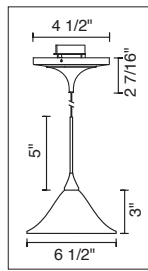

PIA DOWN I
220 097(bz,ch,mc)/MP
220 140ch/MP
220 141(bz,mc)/MP
220 142ch/MP
220 143(bz,mc)/MP
220 146(ch,bz,mc)/MP
220 147(ch,bz,mc)/MP
220 148(ch,bz,mc)/MP
220 149(ch,bz,mc)/MP

4" KISS CANOPY PENDANTS

BELLA DOWN
220 091(bz,ch,mc)/MP
220 092(bz,ch,mc)/MP
220 094(bz,ch,mc)/MP
220 096(bz,ch,mc)/MP
220 099(bz,ch,mc)/MP