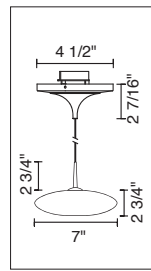

BOLERO DOWN
220 336(bz,ch,mc)/MP
220 337(bz,ch,mc)/MP
220 338(bz,ch,mc)/MP
220 339(bz,ch,mc)/MP

BAMBINOLO DOWN
220 910mc/wh/MP
220 910mc/am/MP
220 910mc/rd/MP
220 910mc/bl/MP

MYSTIQUE DOWN
220 190(bz,ch,mc)/MP
220 191(bz,ch,mc)/MP