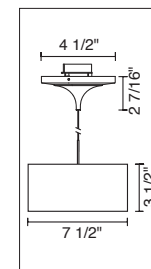

SILVA DOWN
220 711(bz,ch,mc)/MP
220 712(bz,ch,mc)/MP
220 713(bz,ch,mc)/MP
220 714(bz,ch,mc)/MP
220 715(bz,ch,mc)/MP
220 716(bz,ch,mc)/MP

CANTARA II DOWN
220 001(bz,ch,mc)/MP
220 002(bz,ch,mc)/MP