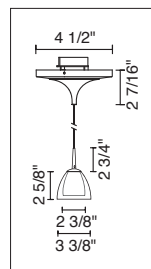

BLING I DOWN
220 168(bz,ch,mc)/MP
220 173(bz,ch,mc)/MP
220 178(bz,ch,mc)/MP
221 840(bz,ch,mc)/MP
221 841(bz,ch,mc)/MP
221 842(bz,ch,mc)/MP

BLING II DOWN
220 169(bz,ch,mc)/MP
220 174(bz,ch,mc)/MP
220 179(bz,ch,mc)/MP
221 843(bz,ch,mc)/MP
221 844(bz,ch,mc)/MP
221 845(bz,ch,mc)/MP

RAINBOW II DOWN
220 725(bz,ch,mc)/MP
220 726(bz,ch,mc)/MP
220 728(bz,ch,mc)/MP
220 729(bz,ch,mc)/MP
220 816(bz,ch,mc)/MP
220 817(bz,ch,mc)/MP
220 916(bz,ch,mc)/MP
220 919(bz,ch,mc)/MP

RAINBOW I DOWN
220 721(bz,ch,mc)/MP
220 722(bz,ch,mc)/MP
220 723(bz,ch,mc)/MP
220 724(bz,ch,mc)/MP
220 913(bz,ch,mc)/MP
220 918(bz,ch,mc)/MP