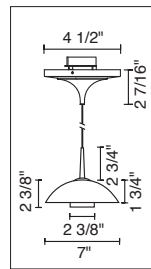

LUCY DOWN
220 126(bz,ch,mc)/MP
220 127(bz,ch,mc)/MP
220 128(bz,ch,mc)/MP

BOBO DOWN
220 915(bz,ch,mc)/MP
220 917(bz,ch,mc)/MP

JAS DOWN
220 912bz/am/MP
220 912mc/am/MP
220 912bz/bl/MP
220 912mc/bl/MP
220 912bz/wh/MP
220 912mc/wh/MP