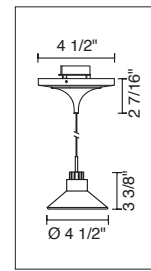

APOLLOS DOWN II
220 447mc/MP

4" KISS CANOPY PENDANTS

KIM DOWN
220 640(bz,ch,mc)/MP
220 641(bz,ch,mc)/MP