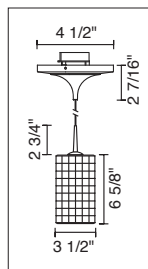

CIRO DOWN
220 116(bz,ch,mc)/MP
220 119(bz,ch,mc)/MP
220 121(bz,ch,mc)/MP
220 122(bz,ch,mc)/MP
220 123(bz,ch,mc)/MP
220 124(bz,ch,mc)/MP
220 125(bz,ch,mc)/MP

SIERRA DOWN
220 114bz/MP
220 114ch/MP
220 114mc/MP