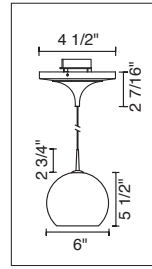

4" KISS CANOPY PENDANTS

TECHNICAL SPECIFICATIONS

Description: Kiss pendant fixture with canopy and 75 Watt transformer
Design: Bruck-Team
Lamp: Low pressure bi-pin: GY6.35, G4 or MR16: GX5.3

CONTENTS OF DELIVERY

CRISTELLO DOWN
220 209ch/MP
220 209mc/MP
220 235(bz,ch,mc)/MP
220 236(ch,mc)/MP

4" KISS CANOPY PENDANTS

BOLERO DOWN
220 336(bz,ch,mc)/MP
220 337(bz,ch,mc)/MP
220 338(bz,ch,mc)/MP
220 339(bz,ch,mc)/MP

MYSTIQUE DOWN
220 190(bz,ch,mc)/MP
220 191(bz,ch,mc)/MP