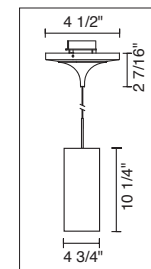

PIA II DOWN
220 144ch/MP
220 144mc/MP

SILVA DOWN
220 711(bz,ch,mc)/MP
220 712(bz,ch,mc)/MP
220 713(bz,ch,mc)/MP
220 714(bz,ch,mc)/MP
220 715(bz,ch,mc)/MP
220 716(bz,ch,mc)/MP

CANTARA II DOWN
220 001(bz,ch,mc)/MP
220 002(bz,ch,mc)/MP

CANTARA I DOWN
220 008(bz,ch,mc)/MP
220 009(bz,ch,mc)/MP