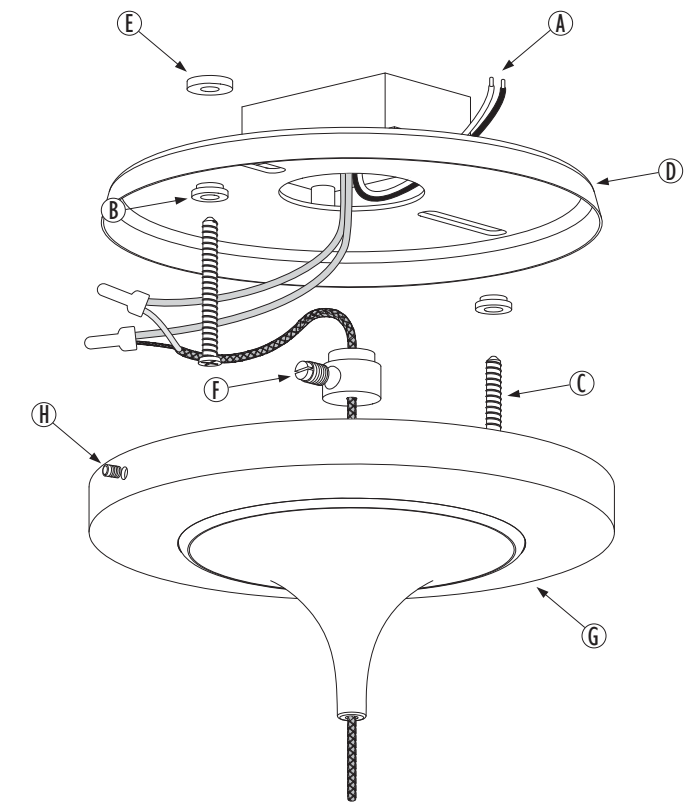

4" KISS CANOPY PENDANTS

TECHNICAL SPECIFICATIONS

Description: Kiss pendant fixture with canopy and 75 Watt transformer
Design: Bruck-Team
Lamp: Low pressure bi-pin: GY6.35, G4 or MR16: GX5.3

CONTENTS OF DELIVERY

canopy and fixture complete without lamp

IMPORTANT SAFETY INSTRUCTIONS

1. Save these instructions and refer to them when additions to or changes to the fixture are made.
2. THIS PRODUCT MUST BE INSTALLED BY A PERSON FAMILIAR WITH THE CONSTRUCTION AND OPERATION OF THE PRODUCT AND THE HAZARDS INVOLVED, IN ACCORDANCE WITH THE APPLICABLE NEC CODE.
3. Do not install this fixture in damp or wet locations.
4. CAUTION - Do not install any fixture assembly closer than 6 inches from any curtain, or similar combustible material.
5. Turn off power prior to any work on the systems.
6. Please check that the total lamp wattage does not exceed 50W or wattage specified by fixture.
7. Warranty is void in case of unauthorized modifications and/ or improper use.

READ ALL OF THESE INSTRUCTIONS BEFORE INSTALLATION

INSTALLATION INSTRUCTIONS

INSTRUCTIONS FOR USE

- Connect the two wires from the transformer (A) to the power cables in the wall. Then slide the notched plastic washer (B) through the mounting screw (C). Insert the screw (C) into the mounting plate (D) and slide the plastic washer (E) onto the end of the screw.
- Place the canopy cover (G) over the mounting plate (D) and secure it with the allen screw (H) located on the side of the base.
- Align the screws (C) with the J-box and tighten until firmly connected. Adjust the cable length by loosening the center cable lock (F) and coiling excess cable around the canopy.