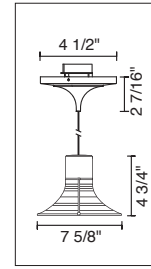

APOLLOS DOWN I
220 445mc/MP

APOLLOS DOWN II
220 447mc/MP