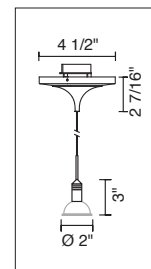

SILVA DOWN
220 711(bz,ch,mc)/MP
220 712(bz,ch,mc)/MP
220 713(bz,ch,mc)/MP
220 714(bz,ch,mc)/MP
220 715(bz,ch,mc)/MP
220 716(bz,ch,mc)/MP

PIA II DOWN
220 144ch/MP
220 144mc/MP