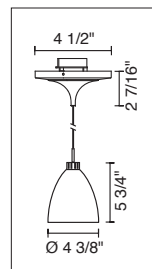

BLING I DOWN
220 168(bz,ch,mc)/MP
220 173(bz,ch,mc)/MP
220 178(bz,ch,mc)/MP
221 840(bz,ch,mc)/MP
221 841(bz,ch,mc)/MP
221 842(bz,ch,mc)/MP

TARA DOWN
220 941bz/MP
220 941ch/MP
220 941mc/MP