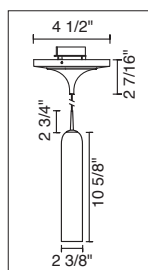

CHIANTI DOWN
221 820(bz,ch,mc)/MP
221 821(bz,ch,mc)/MP
221 822(bz,ch,mc)/MP
221 823(bz,ch,mc)/MP