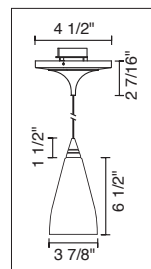

CIRO DOWN
220 116(bz,ch,mc)/MP
220 119(bz,ch,mc)/MP
220 121(bz,ch,mc)/MP
220 122(bz,ch,mc)/MP
220 123(bz,ch,mc)/MP
220 124(bz,ch,mc)/MP
220 125(bz,ch,mc)/MP

CHIANTI DOWN
221 820(bz,ch,mc)/MP
221 821(bz,ch,mc)/MP
221 822(bz,ch,mc)/MP
221 823(bz,ch,mc)/MP

CRISTELLO DOWN
220 209ch/MP
220 209mc/MP
220 235(bz,ch,mc)/MP
220 236(ch,mc)/MP

ZARA DOWN
220 151(bz,ch,mc)/MP
220 152(bz,ch,mc)/MP
220 153(bz,ch,mc)/MP
220 154(bz,ch,mc)/MP
220 156(bz,ch,mc)/MP
220 157(bz,ch,mc)/MP