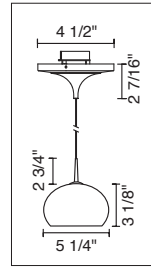

PIA DOWN I
220 097(bz,ch,mc)/MP
220 140ch/MP
220 141(bz,mc)/MP
220 142ch/MP
220 143(bz,mc)/MP
220 146(ch,bz,mc)/MP
220 147(ch,bz,mc)/MP
220 148(ch,bz,mc)/MP
220 149(ch,bz,mc)/MP

CIRO MINI DOWN
221 830(bz,ch,mc)/MP
221 831(bz,ch,mc)/MP
221 832(bz,ch,mc)/MP
221 833(bz,ch,mc)/MP

QUEENY DOWN I
220 321(bz,ch,mc)/MP
220 322(bz,ch,mc)/MP
220 323(bz,ch,mc)/MP
220 324(bz,ch,mc)/MP
220 325(bz,ch,mc)/MP
220 370(bz,ch,mc)/MP
220 371(bz,ch,mc)/MP
220 372(bz,ch,mc)/MP
220 373(bz,ch,mc)/MP

LAGUNA DOWN
221 810(bz,ch,mc)/MP
221 811(bz,ch,mc)/MP
221 812(bz,ch,mc)/MP
221 813(bz,ch,mc)/MP
221 814(bz,ch,mc)/MP
221 815(bz,ch,mc)/MP