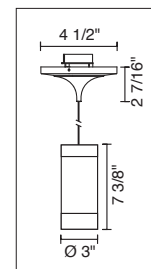

POISE DOWN
220 297bz/MP
220 297ch/MP
220 297mc/MP

SILVA DOWN
220 711(bz,ch,mc)/MP
220 712(bz,ch,mc)/MP
220 713(bz,ch,mc)/MP
220 714(bz,ch,mc)/MP
220 715(bz,ch,mc)/MP
220 716(bz,ch,mc)/MP