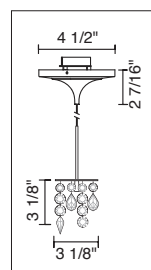

4" KISS CANOPY PENDANTS

TECHNICAL SPECIFICATIONS

Description: Kiss pendant fixture with canopy and 75 Watt transformer
Design: Bruck-Team
Lamp: Low pressure bi-pin: GY6.35, G4 or MR16: GX5.3

CONTENTS OF DELIVERY

SIERRA DOWN
220 114bz/MP
220 114ch/MP
220 114mc/MP

CANDLE DOWN
220 642bz/MP
220 642ch/MP
220 642mc/MP

CIRO DOWN
220 116(bz,ch,mc)/MP
220 119(bz,ch,mc)/MP
220 121(bz,ch,mc)/MP
220 122(bz,ch,mc)/MP
220 123(bz,ch,mc)/MP
220 124(bz,ch,mc)/MP
220 125(bz,ch,mc)/MP

ZARA DOWN
220 151(bz,ch,mc)/MP
220 152(bz,ch,mc)/MP
220 153(bz,ch,mc)/MP
220 154(bz,ch,mc)/MP
220 156(bz,ch,mc)/MP
220 157(bz,ch,mc)/MP

CHIANTI DOWN
221 820(bz,ch,mc)/MP
221 821(bz,ch,mc)/MP
221 822(bz,ch,mc)/MP
221 823(bz,ch,mc)/MP