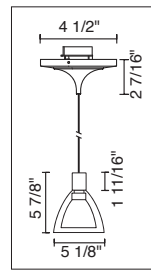

BELLA DOWN
220 091(bz,ch,mc)/MP
220 092(bz,ch,mc)/MP
220 094(bz,ch,mc)/MP
220 096(bz,ch,mc)/MP
220 099(bz,ch,mc)/MP

PIA DOWN I
220 097(bz,ch,mc)/MP
220 140ch/MP
220 141(bz,mc)/MP
220 142ch/MP
220 143(bz,mc)/MP
220 146(ch,bz,mc)/MP
220 147(ch,bz,mc)/MP
220 148(ch,bz,mc)/MP
220 149(ch,bz,mc)/MP

LAGUNA DOWN
221 810(bz,ch,mc)/MP
221 811(bz,ch,mc)/MP
221 812(bz,ch,mc)/MP
221 813(bz,ch,mc)/MP
221 814(bz,ch,mc)/MP
221 815(bz,ch,mc)/MP

CANTO DOWN
220 945ch/MP
220 945mc/MP