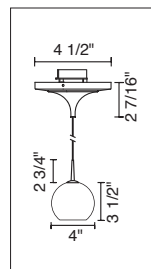

TARA DOWN
220 941bz/MP
220 941ch/MP
220 941mc/MP

BLING I DOWN
220 168(bz,ch,mc)/MP
220 173(bz,ch,mc)/MP
220 178(bz,ch,mc)/MP
221 840(bz,ch,mc)/MP
221 841(bz,ch,mc)/MP
221 842(bz,ch,mc)/MP

RAINBOW I DOWN
220 721(bz,ch,mc)/MP
220 722(bz,ch,mc)/MP
220 723(bz,ch,mc)/MP
220 724(bz,ch,mc)/MP
220 913(bz,ch,mc)/MP
220 918(bz,ch,mc)/MP

BOBO DOWN
220 915(bz,ch,mc)/MP
220 917(bz,ch,mc)/MP