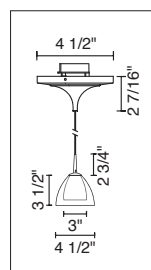

BLING II DOWN
220 169(bz,ch,mc)/MP
220 174(bz,ch,mc)/MP
220 179(bz,ch,mc)/MP
221 843(bz,ch,mc)/MP
221 844(bz,ch,mc)/MP
221 845(bz,ch,mc)/MP

RAINBOW II DOWN
220 725(bz,ch,mc)/MP
220 726(bz,ch,mc)/MP
220 728(bz,ch,mc)/MP
220 729(bz,ch,mc)/MP
220 816(bz,ch,mc)/MP
220 817(bz,ch,mc)/MP
220 916(bz,ch,mc)/MP
220 919(bz,ch,mc)/MP