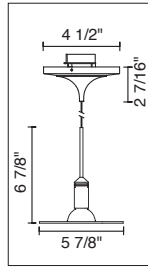

CIRO MINI DOWN
221 830(bz,ch,mc)/MP
221 831(bz,ch,mc)/MP
221 832(bz,ch,mc)/MP
221 833(bz,ch,mc)/MP

PIA DOWN I
220 097(bz,ch,mc)/MP
220 140ch/MP
220 141(bz,mc)/MP
220 142ch/MP
220 143(bz,mc)/MP
220 146(ch,bz,mc)/MP
220 147(ch,bz,mc)/MP
220 148(ch,bz,mc)/MP
220 149(ch,bz,mc)/MP