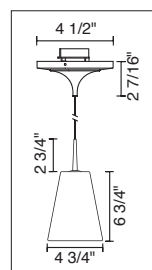

BLING II DOWN
220 169(bz,ch,mc)/MP
220 174(bz,ch,mc)/MP
220 179(bz,ch,mc)/MP
221 843(bz,ch,mc)/MP
221 844(bz,ch,mc)/MP
221 845(bz,ch,mc)/MP