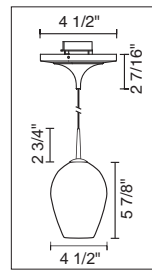

ZON DOWN
221 801bz/MP
221 801ch/MP
221 801mc/MP

4" KISS CANOPY PENDANTS

BOLERO DOWN
220 336(bz,ch,mc)/MP
220 337(bz,ch,mc)/MP
220 338(bz,ch,mc)/MP
220 339(bz,ch,mc)/MP