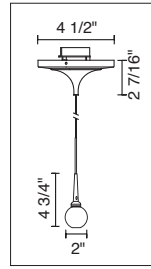

ZON DOWN
221 801bz/MP
221 801ch/MP
221 801mc/MP

LUCY DOWN
220 126(bz,ch,mc)/MP
220 127(bz,ch,mc)/MP
220 128(bz,ch,mc)/MP

JAS DOWN
220 912bz/am/MP
220 912mc/am/MP
220 912bz/bl/MP
220 912mc/bl/MP
220 912bz/wh/MP
220 912mc/wh/MP

BAMBINOLO DOWN
220 910mc/wh/MP
220 910mc/am/MP
220 910mc/rd/MP
220 910mc/bl/MP