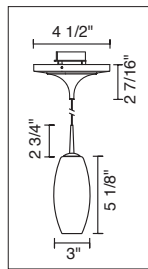

PIA DOWN I
220 097(bz,ch,mc)/MP
220 140ch/MP
220 141(bz,mc)/MP
220 142ch/MP
220 143(bz,mc)/MP
220 146(ch,bz,mc)/MP
220 147(ch,bz,mc)/MP
220 148(ch,bz,mc)/MP
220 149(ch,bz,mc)/MP

SIERRA DOWN
220 114bz/MP
220 114ch/MP
220 114mc/MP

CIRO MINI DOWN
221 830(bz,ch,mc)/MP
221 831(bz,ch,mc)/MP
221 832(bz,ch,mc)/MP
221 833(bz,ch,mc)/MP