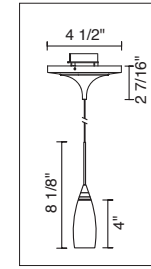

APOLLOS DOWN II
220 447mc/MP

NIKAI DOWN
220 060mc/MP

KANE DOWN
220 050mc/MP