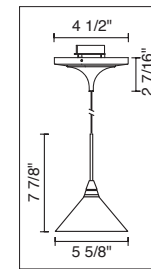

4" KISS CANOPY PENDANTS

TECHNICAL SPECIFICATIONS

Description: Kiss pendant fixture with canopy and 75 Watt transformer
Design: Bruck-Team
Lamp: Low pressure bi-pin: GY6.35, G4 or MR16: GX5.3

CONTENTS OF DELIVERY

KIM DOWN
220 640(bz,ch,mc)/MP
220 641(bz,ch,mc)/MP

HOUSTON DOWN
221 850(bz,ch,mc)/MP
221 851(bz,ch,mc)/MP
221 852(bz,ch,mc)/MP
221 853(bz,ch,mc)/MP

APOLLOS DOWN II
220 447mc/MP

KANE DOWN
220 050mc/MP

APOLLOS DOWN I
220 445mc/MP