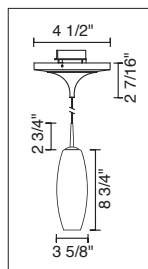

CHIANTI DOWN
221 820(bz,ch,mc)/MP
221 821(bz,ch,mc)/MP
221 822(bz,ch,mc)/MP
221 823(bz,ch,mc)/MP

CIRO DOWN
220 116(bz,ch,mc)/MP
220 119(bz,ch,mc)/MP
220 121(bz,ch,mc)/MP
220 122(bz,ch,mc)/MP
220 123(bz,ch,mc)/MP
220 124(bz,ch,mc)/MP
220 125(bz,ch,mc)/MP