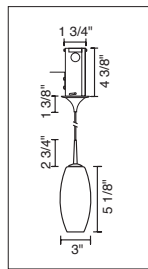

PIA I DOWN
220 097(bz, ch, mc)/MP2
220 140ch/MP2
220 141(bz, mc)/MP2
220 142ch/MP2
220 143(bz, mc)/MP2
220 146(bz, ch, mc)/MP2
220 147(bz, ch, mc)/MP2
220 148(bz, ch, mc)/MP2
220 149(bz, ch, mc)/MP2

SIERRA DOWN
220 114bz/MP2
220 114ch/MP2
220 114mc/MP2

CIRO MINI DOWN
221 830(bz, ch, mc)/MP2
221 831(bz, ch, mc)/MP2
221 832(bz, ch, mc)/MP2
221 833(bz, ch, mc)/MP2