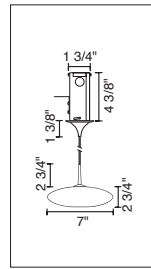

CRISTELLO DOWN
220 209ch/MP2
220 209mc/MP2
220 235(bz, ch, mc)/MP2
220 236(ch, mc)/MP2

BOLERO DOWN
220 336(bz, ch, mc)/MP2
220 337(bz, ch, mc)/MP2
220 338(bz, ch, mc)/MP2
220 339(bz, ch, mc)/MP2

BAMBINOLO DOWN
220 910mc/wh/MP2
220 910mc/am/MP2
220 910mc/rd/MP2
220 910mc/bl/MP2

MYSTIQUE DOWN
220 190(bz, ch, mc)/MP2
220 191(bz, ch, mc)/MP2