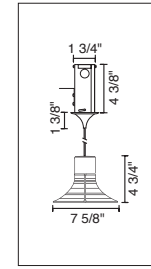

APOLLOS DOWN I
220 445mc/MP2

APOLLOS DOWN II
220 447mc/MP2