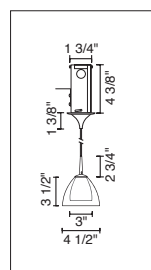

BLING II DOWN
220 169(bz, ch, mc)/MP2
220 174(bz, ch, mc)/MP2
220 179(bz, ch, mc)/MP2
221 843(bz, ch, mc)/MP2
221 844(bz, ch, mc)/MP2
221 845(bz, ch, mc)/MP2

RAINBOW II DOWN
220 725(bz, ch, mc)/MP2
220 726(bz, ch, mc)/MP2
220 728(bz, ch, mc)/MP2
220 729(bz, ch, mc)/MP2
220 816(bz, ch, mc)/MP2
220 817(bz, ch, mc)/MP2
220 916(bz, ch, mc)/MP2
220 919(bz, ch, mc)/MP2