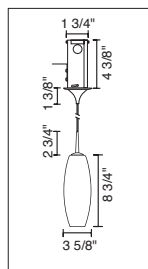

CHIANTI DOWN
221 820(bz, ch, mc)/MP2
221 821(bz, ch, mc)/MP2
221 822(bz, ch, mc)/MP2
221 823(bz, ch, mc)/MP2

CIRO DOWN
220 116(bz, ch, mc)/MP2
220 119(bz, ch, mc)/MP2
220 121(bz, ch, mc)/MP2
220 122(bz, ch, mc)/MP2
220 123(bz, ch, mc)/MP2
220 124(bz, ch, mc)/MP2
220 125(bz, ch, mc)/MP2