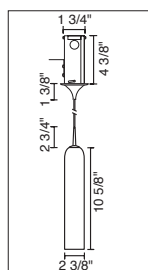

CHIANTI DOWN
221 820(bz, ch, mc)/MP2
221 821(bz, ch, mc)/MP2
221 822(bz, ch, mc)/MP2
221 823(bz, ch, mc)/MP2