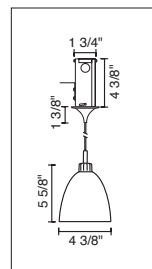

BLING I DOWN
220 168(bz, ch, mc)/MP2
220 173(bz, ch, mc)/MP2
220 178(bz, ch, mc)/MP2
221 840(bz, ch, mc)/MP2
221 841(bz, ch, mc)/MP2
221 842(bz, ch, mc)/MP2

TARA DOWN
220 941bz/MP2
220 941ch/MP2
220 941mc/MP2