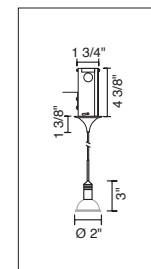

SILVA DOWN
220 711(bz, ch, mc)/MP2
220 712(bz, ch, mc)/MP2
220 713(bz, ch, mc)/MP2
220 714(bz, ch, mc)/MP2
220 715(bz, ch, mc)/MP2
220 716(bz, ch, mc)/MP2

PIA II DOWN
220 144ch/MP2
220 144mc/MP2