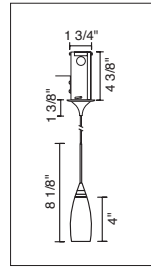

APOLLOS DOWN II
220 447mc/MP2

NIKAI DOWN
220 060mc/MP2

KANE DOWN
220 050mc/MP2