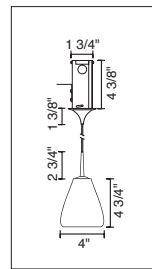

TARA DOWN
220 941bz/MP2
220 941ch/MP2
220 941mc/MP2

LUCY DOWN
220 126(bz, ch, mc)/MP2
220 127(bz, ch, mc)/MP2
220 128(bz, ch, mc)/MP2