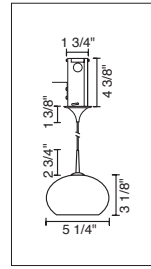

PIA I DOWN
220 097(bz, ch, mc)/MP2
220 140ch/MP2
220 141(bz, mc)/MP2
220 142ch/MP2
220 143(bz, mc)/MP2
220 146(bz, ch, mc)/MP2
220 147(bz, ch, mc)/MP2
220 148(bz, ch, mc)/MP2
220 149(bz, ch, mc)/MP2

CIRO MINI DOWN
221 830(bz, ch, mc)/MP2
221 831(bz, ch, mc)/MP2
221 832(bz, ch, mc)/MP2
221 833(bz, ch, mc)/MP2

QUEENY DOWN I
220 321(bz, ch, mc)/MP2
220 322(bz, ch, mc)/MP2
220 323(bz, ch, mc)/MP2
220 324(bz, ch, mc)/MP2
220 325(bz, ch, mc)/MP2
220 370(bz, ch, mc)/MP2
220 371(bz, ch, mc)/MP2
220 372(bz, ch, mc)/MP2
220 373(bz, ch, mc)/MP2

LAGUNA DOWN
221 810(bz, ch, mc)/MP2
221 811(bz, ch, mc)/MP2
221 812(bz, ch, mc)/MP2
221 813(bz, ch, mc)/MP2
221 814(bz, ch, mc)/MP2
221 815(bz, ch, mc)/MP2