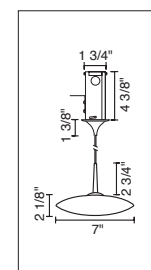

POISE DOWN
220 297bz/MP2
220 297ch/MP2
220 297mc/MP2