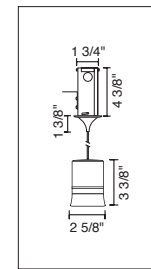

PIA II DOWN
220 144ch/MP2
220 144mc/MP2

APOLLOS DOWN I
220 445mc/MP2