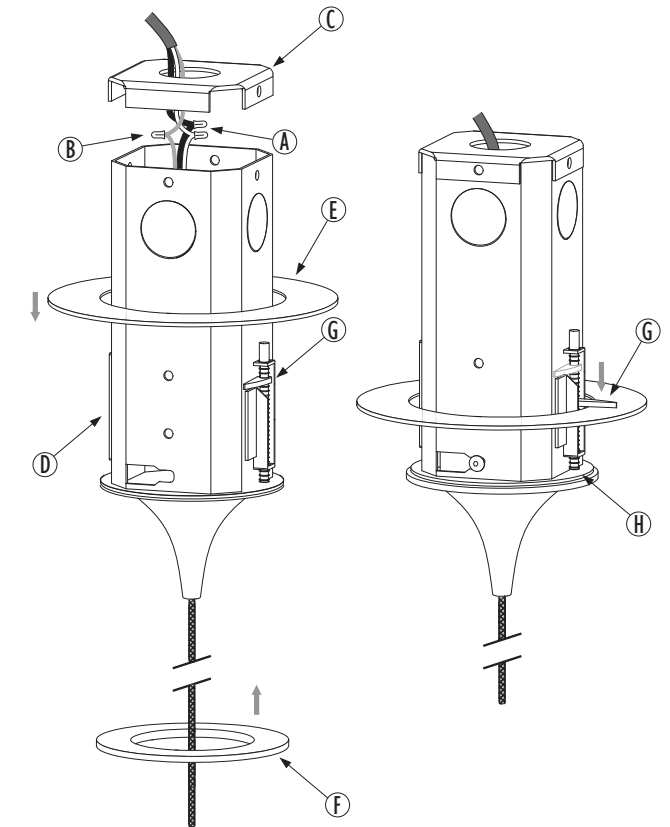

2" KISS CANOPY PENDANTS

TECHNICAL SPECIFICATIONS

Description: Kiss pendant fixture with canopy and 75 Watt transformer
Design: Bruck-Team
Lamp: Low pressure bi-pin: GY6.35, G4 or MR16: GX5.3

CONTENTS OF DELIVERY

canopy and fixture complete without lamp

IMPORTANT SAFETY INSTRUCTIONS

1. Save these instructions and refer to them when additions to or changes to the fixture are made.
2. THIS PRODUCT MUST BE INSTALLED BY A PERSON FAMILIAR WITH THE CONSTRUCTION AND OPERATION OF THE PRODUCT AND THE HAZARDS INVOLVED, IN ACCORDANCE WITH THE APPLICABLE NEC CODE.
3. Do not install this fixture in damp or wet locations.
4. CAUTION - Do not install any fixture assembly closer than 6 inches from any curtain, or similar combustible material.
5. Turn off power prior to any work on the systems.
6. Please check that the total lamp wattage does not exceed 50W or wattage specified by fixture.
7. Warranty is void in case of unauthorized modifications and/ or improper use.

READ ALL OF THESE INSTRUCTIONS BEFORE INSTALLATION

INSTALLATION INSTRUCTIONS

NOTE

The 2" surface mount canopy is designed for a ceiling thickness between 1-1/16" and 3/16".

INSTRUCTIONS FOR USE

- Drill a 2-1/4" hole in the mounting surface.
- When possible, place support ring (E) over J-box.
- Slide the j-box (D) into the mounting surface (make sure the side brackets (G) are not extended outwards).
- Pull the line voltage wires (A) and ground wire (B) through the back plate (C). Use wire nuts to connect the wires to the black, white, and green wires from the transformer. Attach the back plate (C) to the j-box (D) with screws.
- Tighten the mounting screws (H) to extend the side brackets and hold the j-box in place. DO NOT overtighten the screws; the side brackets may cut through the mounting surface.
- Place the magnetic cover-plate (F) over the j-box (D) to complete the installation.