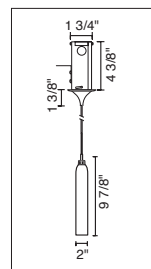

CIRO DOWN
220 116(bz, ch, mc)/MP2
220 119(bz, ch, mc)/MP2
220 121(bz, ch, mc)/MP2
220 122(bz, ch, mc)/MP2
220 123(bz, ch, mc)/MP2
220 124(bz, ch, mc)/MP2
220 125(bz, ch, mc)/MP2

CHIANTI DOWN
221 820(bz, ch, mc)/MP2
221 821(bz, ch, mc)/MP2
221 822(bz, ch, mc)/MP2
221 823(bz, ch, mc)/MP2

ZARA DOWN
220 151(bz, ch, mc)/MP2
220 152(bz, ch, mc)/MP2
220 154(bz, ch, mc)/MP2
220 156(bz, ch, mc)/MP2
220 157(bz, ch, mc)/MP2

CANDLE DOWN
220 642bz/MP2
220 642ch/MP2
220 642mc/MP2