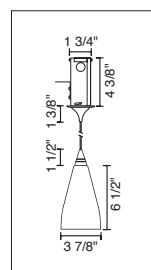

CHIANTI DOWN
221 820(bz, ch, mc)/MP2
221 821(bz, ch, mc)/MP2
221 822(bz, ch, mc)/MP2
221 823(bz, ch, mc)/MP2

ZARA DOWN
220 151(bz, ch, mc)/MP2
220 152(bz, ch, mc)/MP2
220 154(bz, ch, mc)/MP2
220 156(bz, ch, mc)/MP2
220 157(bz, ch, mc)/MP2