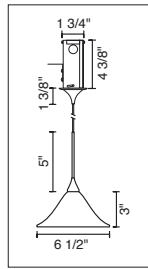

PIA I DOWN
220 097(bz, ch, mc)/MP2
220 140ch/MP2
220 141(bz, mc)/MP2
220 142ch/MP2
220 143(bz, mc)/MP2
220 146(bz, ch, mc)/MP2
220 147(bz, ch, mc)/MP2
220 148(bz, ch, mc)/MP2
220 149(bz, ch, mc)/MP2

2" KISS CANOPY PENDANTS

BELLA DOWN
220 091(bz, ch, mc)/MP
220 092(bz, ch, mc)/MP
220 094(bz, ch, mc)/MP
220 096(bz, ch, mc)/MP
220 099(bz, ch, mc)/MP