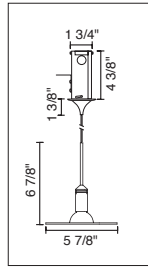

CIRO MINI DOWN
221 830(bz, ch, mc)/MP2
221 831(bz, ch, mc)/MP2
221 832(bz, ch, mc)/MP2
221 833(bz, ch, mc)/MP2

PIA I DOWN
220 097(bz, ch, mc)/MP2
220 140ch/MP2
220 141(bz, mc)/MP2
220 142ch/MP2
220 143(bz, mc)/MP2
220 146(bz, ch, mc)/MP2
220 147(bz, ch, mc)/MP2
220 148(bz, ch, mc)/MP2
220 149(bz, ch, mc)/MP2