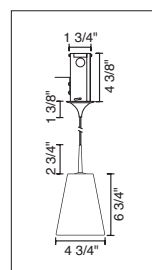

BLING II DOWN
220 169(bz, ch, mc)/MP2
220 174(bz, ch, mc)/MP2
220 179(bz, ch, mc)/MP2
221 843(bz, ch, mc)/MP2
221 844(bz, ch, mc)/MP2
221 845(bz, ch, mc)/MP2