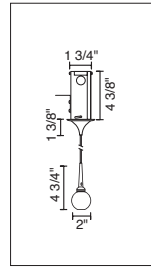

2" KISS CANOPY PENDANTS

TECHNICAL SPECIFICATIONS

Description: Kiss pendant fixture with canopy and 75 Watt transformer
Design: Bruck-Team
Lamp: Low pressure bi-pin: GY6.35, G4 or MR16: GX5.3

CONTENTS OF DELIVERY

2" KISS CANOPY PENDANTS

CRISTELLO DOWN
220 209ch/MP2
220 209mc/MP2
220 235(bz, ch, mc)/MP2
220 236(ch, mc)/MP2

MYSTIQUE DOWN
220 190(bz, ch, mc)/MP2
220 191(bz, ch, mc)/MP2

BOLERO DOWN
220 336(bz, ch, mc)/MP2
220 337(bz, ch, mc)/MP2
220 338(bz, ch, mc)/MP2
220 339(bz, ch, mc)/MP2