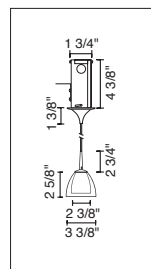

BLING I DOWN
220 168(bz, ch, mc)/MP2
220 173(bz, ch, mc)/MP2
220 178(bz, ch, mc)/MP2
221 840(bz, ch, mc)/MP2
221 841(bz, ch, mc)/MP2
221 842(bz, ch, mc)/MP2

BLING II DOWN
220 169(bz, ch, mc)/MP2
220 174(bz, ch, mc)/MP2
220 179(bz, ch, mc)/MP2
221 843(bz, ch, mc)/MP2
221 844(bz, ch, mc)/MP2
221 845(bz, ch, mc)/MP2

RAINBOW II DOWN
220 725(bz, ch, mc)/MP2
220 726(bz, ch, mc)/MP2
220 728(bz, ch, mc)/MP2
220 729(bz, ch, mc)/MP2
220 816(bz, ch, mc)/MP2
220 817(bz, ch, mc)/MP2
220 916(bz, ch, mc)/MP2
220 919(bz, ch, mc)/MP2

RAINBOW I DOWN
220 721(bz, ch, mc)/MP2
220 722(bz, ch, mc)/MP2
220 723(bz, ch, mc)/MP2
220 724(bz, ch, mc)/MP2
220 913(bz, ch, mc)/MP2
220 918(bz, ch, mc)/MP2