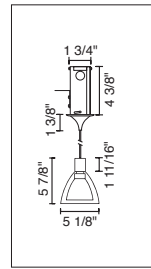

BELLA DOWN
220 091(bz, ch, mc)/MP
220 092(bz, ch, mc)/MP
220 094(bz, ch, mc)/MP
220 096(bz, ch, mc)/MP
220 099(bz, ch, mc)/MP

PIA I DOWN
220 097(bz, ch, mc)/MP2
220 140ch/MP2
220 141(bz, mc)/MP2
220 142ch/MP2
220 143(bz, mc)/MP2
220 146(bz, ch, mc)/MP2
220 147(bz, ch, mc)/MP2
220 148(bz, ch, mc)/MP2
220 149(bz, ch, mc)/MP2

LAGUNA DOWN
221 810(bz, ch, mc)/MP2
221 811(bz, ch, mc)/MP2
221 812(bz, ch, mc)/MP2
221 813(bz, ch, mc)/MP2
221 814(bz, ch, mc)/MP2
221 815(bz, ch, mc)/MP2

CANTO DOWN
220 945ch/MP2
220 945mc/MP2