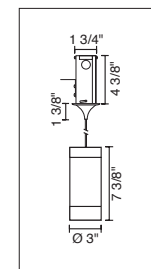

POISE DOWN
220 297bz/MP2
220 297ch/MP2
220 297mc/MP2

SILVA DOWN
220 711(bz, ch, mc)/MP2
220 712(bz, ch, mc)/MP2
220 713(bz, ch, mc)/MP2
220 714(bz, ch, mc)/MP2
220 715(bz, ch, mc)/MP2
220 716(bz, ch, mc)/MP2