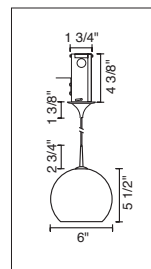

QUEENY DOWN I
220 321(bz, ch, mc)/MP2
220 322(bz, ch, mc)/MP2
220 323(bz, ch, mc)/MP2
220 324(bz, ch, mc)/MP2
220 325(bz, ch, mc)/MP2
220 370(bz, ch, mc)/MP2
220 371(bz, ch, mc)/MP2
220 372(bz, ch, mc)/MP2
220 373(bz, ch, mc)/MP2

SIERRA DOWN
220 114bz/MP2
220 114ch/MP2
220 114mc/MP2

CIRO DOWN
220 116(bz, ch, mc)/MP2
220 119(bz, ch, mc)/MP2
220 121(bz, ch, mc)/MP2
220 122(bz, ch, mc)/MP2
220 123(bz, ch, mc)/MP2
220 124(bz, ch, mc)/MP2
220 125(bz, ch, mc)/MP2

CANDLE DOWN
220 642bz/MP2
220 642ch/MP2
220 642mc/MP2

ZON DOWN
221 801bz/MP2
221 801ch/MP2
221 801mc/MP2