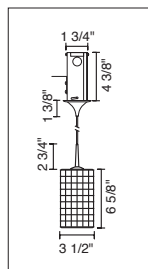

CIRO DOWN
220 116(bz, ch, mc)/MP2
220 119(bz, ch, mc)/MP2
220 121(bz, ch, mc)/MP2
220 122(bz, ch, mc)/MP2
220 123(bz, ch, mc)/MP2
220 124(bz, ch, mc)/MP2
220 125(bz, ch, mc)/MP2

SIERRA DOWN
220 114bz/MP2
220 114ch/MP2
220 114mc/MP2