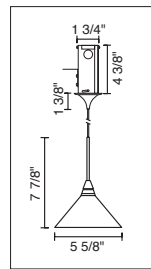

APOLLOS DOWN I
220 445mc/MP2

CANTARA I DOWN
220 008(bz, ch, mc)/MP2
220 009(bz, ch, mc)/MP2

NIKAI DOWN
220 060mc/MP2