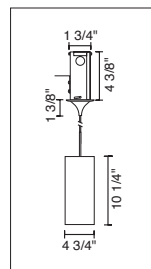

PIA II DOWN
220 144ch/MP2
220 144mc/MP2

SILVA DOWN
220 711(bz, ch, mc)/MP2
220 712(bz, ch, mc)/MP2
220 713(bz, ch, mc)/MP2
220 714(bz, ch, mc)/MP2
220 715(bz, ch, mc)/MP2
220 716(bz, ch, mc)/MP2

CANTARA II DOWN
220 001(bz, ch, mc)/MP2
220 002(bz, ch, mc)/MP2

CANTARA I DOWN
220 008(bz, ch, mc)/MP2
220 009(bz, ch, mc)/MP2