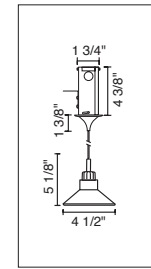

APOLLOS DOWN II
220 447mc/MP2

2" KISS CANOPY PENDANTS

KIM DOWN
220 640(bz, ch, mc)/MP2
220 641(bz, ch, mc)/MP2