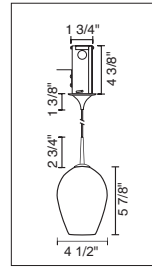

LUCY DOWN
220 126(bz, ch, mc)/MP2
220 127(bz, ch, mc)/MP2
220 128(bz, ch, mc)/MP2

BOLERO DOWN
220 336(bz, ch, mc)/MP2
220 337(bz, ch, mc)/MP2
220 338(bz, ch, mc)/MP2
220 339(bz, ch, mc)/MP2