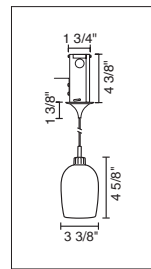

PIA I DOWN
220 097(bz, ch, mc)/MP2
220 140ch/MP2
220 141(bz, mc)/MP2
220 142ch/MP2
220 143(bz, mc)/MP2
220 146(bz, ch, mc)/MP2
220 147(bz, ch, mc)/MP2
220 148(bz, ch, mc)/MP2
220 149(bz, ch, mc)/MP2

CIRO MINI DOWN
221 830(bz, ch, mc)/MP2
221 831(bz, ch, mc)/MP2
221 832(bz, ch, mc)/MP2
221 833(bz, ch, mc)/MP2

ZON DOWN
221 801bz/MP2
221 801ch/MP2
221 801mc/MP2

QUEENY DOWN I
220 321(bz, ch, mc)/MP2
220 322(bz, ch, mc)/MP2
220 323(bz, ch, mc)/MP2
220 324(bz, ch, mc)/MP2
220 325(bz, ch, mc)/MP2
220 370(bz, ch, mc)/MP2
220 371(bz, ch, mc)/MP2
220 372(bz, ch, mc)/MP2
220 373(bz, ch, mc)/MP2