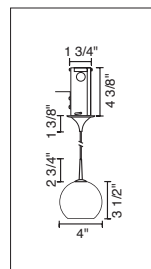

TARA DOWN
220 941bz/MP2
220 941ch/MP2
220 941mc/MP2

BLING I DOWN
220 168(bz, ch, mc)/MP2
220 173(bz, ch, mc)/MP2
220 178(bz, ch, mc)/MP2
221 840(bz, ch, mc)/MP2
221 841(bz, ch, mc)/MP2
221 842(bz, ch, mc)/MP2

RAINBOW I DOWN
220 721(bz, ch, mc)/MP2
220 722(bz, ch, mc)/MP2
220 723(bz, ch, mc)/MP2
220 724(bz, ch, mc)/MP2
220 913(bz, ch, mc)/MP2
220 918(bz, ch, mc)/MP2

BOBO DOWN
220 915(bz, ch, mc)/MP2
220 917(bz, ch, mc)/MP2