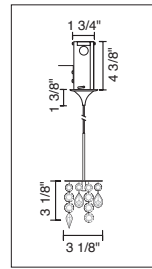

BOLERO DOWN
220 336(bz, ch, mc)/MP2
220 337(bz, ch, mc)/MP2
220 338(bz, ch, mc)/MP2
220 339(bz, ch, mc)/MP2

2" KISS CANOPY PENDANTS

CRISTELLO DOWN
220 209ch/MP2
220 209mc/MP2
220 235(bz, ch, mc)/MP2
220 236(ch, mc)/MP2