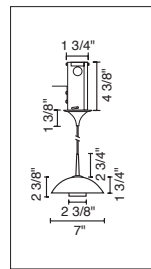

LUCY DOWN
220 126(bz, ch, mc)/MP2
220 127(bz, ch, mc)/MP2
220 128(bz, ch, mc)/MP2

BOBO DOWN
220 915(bz, ch, mc)/MP2
220 917(bz, ch, mc)/MP2

JAS DOWN
220 912bz/am/MP2
220 912mc/am/MP2
220 912bz/bl/MP2
220 912mc/bl/MP2
220 912bz/wh/MP2
220 912mc/wh/MP2