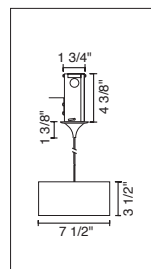

SILVA DOWN
220 711(bz, ch, mc)/MP2
220 712(bz, ch, mc)/MP2
220 713(bz, ch, mc)/MP2
220 714(bz, ch, mc)/MP2
220 715(bz, ch, mc)/MP2
220 716(bz, ch, mc)/MP2

CANTARA II DOWN
220 001(bz, ch, mc)/MP2
220 002(bz, ch, mc)/MP2