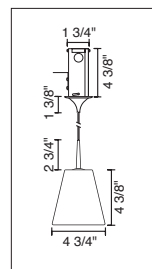

BLING II DOWN
220 169(bz, ch, mc)/MP2
220 174(bz, ch, mc)/MP2
220 179(bz, ch, mc)/MP2
221 843(bz, ch, mc)/MP2
221 844(bz, ch, mc)/MP2
221 845(bz, ch, mc)/MP2

BLING I DOWN
220 168(bz, ch, mc)/MP2
220 173(bz, ch, mc)/MP2
220 178(bz, ch, mc)/MP2
221 840(bz, ch, mc)/MP2
221 841(bz, ch, mc)/MP2
221 842(bz, ch, mc)/MP2