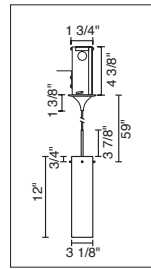

KIM DOWN
220 640(bz, ch, mc)/MP2
220 641(bz, ch, mc)/MP2

KANE DOWN
220 050mc/MP2

HOUSTON DOWN
221 850(bz, ch, mc)/MP2
221 851(bz, ch, mc)/MP2
221 852(bz, ch, mc)/MP2
221 853(bz, ch, mc)/MP2