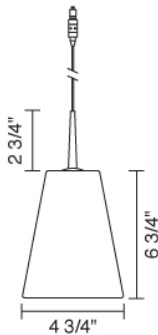

Job Name:

Contact:

Fixture Type:

Part Number:

BLING II LED DOWN

Description:

The Bling II 3 Watt LED pendant Uni-plug design, allows Bling II 3 Watt LED pendant to be mounted on any lighting system through the use of an appropriate adaptor, not included.

Standard cable length of 59" cannot be cut in field (specify when ordering). May be specified with Kiss canopy by adding /MP to part number or /MP2 for 2" version.

Part Numbers:

222174bz	bronze, amber glass
222174ch	chrome, amber glass
222174mc	matte chrome, amber glass
222179bz	bronze, white glass
222179ch	chrome, white glass
222179mc	matte chrome, white glass
222843bz	bronze, black glass
222843ch	chrome, black glass
222843mc	matte chrome, black glass
222844bz	bronze, gold glass
222844ch	chrome, gold glass
222844mc	matte chrome, gold glass
222845bz	bronze, silver glass
222845ch	chrome, silver glass
222845mc	matte chrome, silver glass

Technical Specs:

12V AC/DC input
700mA DC constant current output
6VA, 5W for 1(3watt LED)
Warm White source of 150 lumens
Suitable for dry location only
Compatible with dimmable power supply
Compatible with selected Bruck electronic transformers and must meet the minimum VA