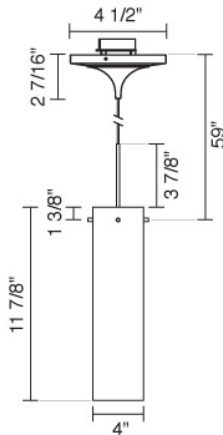

Job Name:

Contact:

Fixture Type:

Part Number:

TITAN LED DOWN MP

Description:

The Titan 3 Watt LED Pendant fixture includes a 4" kiss mono-point canopy with 3 Watt LED and driver. Standard cable length of 59" can be adjusted in the field, or specified when ordering. Titan LED pendant may also be specified with a 2" kiss mono-point canopy by adding /MP2 to the part number.

Part Numbers:

222805bz/MP

bronze, white glass

222805ch/MP

chrome, white glass

222805mc/MP

matte chrome, white glass

222806bz/MP

68 lpw

[see technical sheet](#)

Suitable for dry locations only

Mount to 3 1/2" - 4" round J-box

Short circuit protection

Overload protection

Thermal protection

ETL Listed