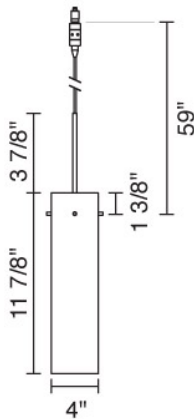

Job Name:

Contact:

Fixture Type:

Part Number:

TITAN LED DOWN

Description:

The Uni-plug design, allows Titan 3 Watt LED pendant to be mounted on any lighting system through the use of an appropriate adaptor, not included. **Standard cable length of 59" cannot be cut in field (specify when ordering).** May be specified with Kiss canopy by adding /MP to part number or /MP2 for 2" version.

Part Numbers:

222805bz	bronze, white glass
222805ch	chrome, white glass
222805mc	matte chrome, white glass
222806bz	bronze, amber glass
222806ch	chrome, amber glass
222806mc	matte chrome, amber glass
222807bz	bronze, blue glass
222807ch	chrome, blue glass
222807mc	matte chrome, blue glass

Technical Specs:

12V AC/DC input
700mA DC constant current output
6VA, 5W for 1(3watt LED)
3000K
68 lpw
[see technical sheet](#)

Suitable for dry location only

Compatible with dimmable power supply

Compatible with selected Bruck electronic transformers and must meet the minimum VA