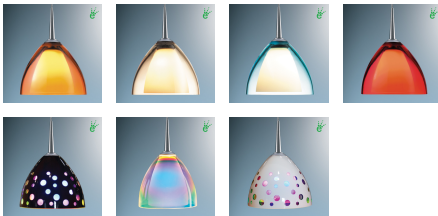

Job Name:

Contact:

Fixture Type:

Part Number:

RAINBOW II LED DOWN

### Description:

The Rainbow II 3 Watt LED pendant with two glass shades, inner cased glass is frosted white. Outer glass is clear with a dichroic coating or with colored glass. The dichroic coated glass has a liquid mercury-like finish when off but when lit will show a fusion of dichroic colors. Uni-plug design, allows the Rainbow II 3 Watt LED pendant to be mounted on any lighting system through the use of an appropriate adaptor, not included.

### Part Numbers:

<b>222725bz</b>	bronze, orange glass
<b>222725ch</b>	chrome, orange glass
<b>222725mc</b>	matte chrome, orange glass
<b>222726bz</b>	bronze, smoky glass
<b>222726ch</b>	chrome, smoky glass
<b>222726mc</b>	matte chrome, smoky glass
<b>222728bz</b>	bronze, turquoise glass
<b>222728ch</b>	chrome, turquoise glass
<b>222728mc</b>	matte chrome, turquoise glass
<b>222729bz</b>	bronze, red glass
<b>222729ch</b>	chrome, red glass
<b>222729mc</b>	matte chrome, red glass
<b>222816bz</b>	bronze, retro white glass
<b>222816ch</b>	chrome, retro white glass
<b>222816mc</b>	matte chrome, retro white glass
<b>222817bz</b>	bronze, retro black glass
<b>222817ch</b>	chrome, retro black glass
<b>222817mc</b>	matte chrome, retro black glass
<b>222916bz</b>	bronze, dichroic rainbow glass
<b>222916ch</b>	chrome, dichroic rainbow glass
<b>222916mc</b>	matte chrome, dichroic rainbow glass
<b>222919bz</b>	bronze, dichroic sunrise glass
<b>222919ch</b>	chrome, dichroic sunrise glass
<b>222919mc</b>	matte chrome, dichroic sunrise glass