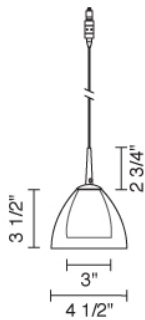

Technical Specs:

12V AC/DC input