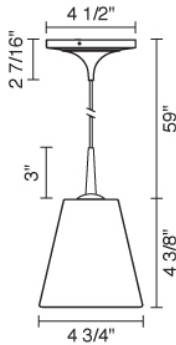

Job Name:

Contact:

Fixture Type:

Part Number:

BLING I G9 DOWN MP

Description:

Bling I G9 is a line voltage pendant which includes a 4" kiss mono-point canopy. Standard cable length of 59 inches from ceiling to top of glass, can be field-cut.

Part Numbers:

320173bz/MP	bronze, amber glass
320173ch/MP	chrome, amber glass
320173mc/MP	matte chrome, amber glass
320178bz/MP	bronze, white glass
320178ch/MP	chrome, white glass
320178mc/MP	matte chrome, white glass
320840bz/MP	bronze, black glass
320840ch/MP	chrome, black glass
320840mc/MP	matte chrome, black glass
320841bz/MP	bronze, gold glass
320841ch/MP	chrome, gold glass
320841mc/MP	matte chrome, gold glass
320842bz/MP	bronze, silver glass
320842ch/MP	chrome, silver glass
320842mc/MP	matte chrome, silver glass

Technical Specs:

120VAC input
40VA, 40W for 1 (maximum 40 Watt lamp)
G9 socket
Suitable for dry locations only
Mount to 3" - 4" round J-box
Dimmable