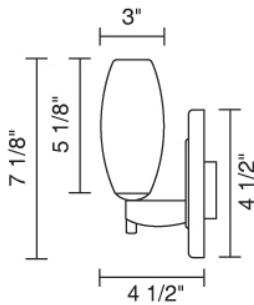

CIRO MINI SCONCE

Description:

The Ciro Mini wall sconce may be mounted as an up-light or a down-light. The metal canopy and stem is available in bronze, polished chrome, and matte chrome plating. A 75W dimmable electronic transformer is included on the mounting plate.