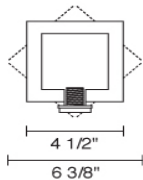

Technical Specs:

120V AC, 50/60Hz input

11.7V AC output

50VA, 49W for 1(maximum 50 Watt lamp)

GY6.35 socket

ADA compliant

Suitable for dry locations only

Mount to 3 1/2" - 4" round J-box

Short circuit protection

Overload protection

Thermal protection

Dimmable