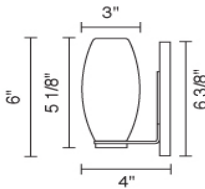

Technical Specs:

120V AC, 50/60Hz input

11.7V AC output

50VA, 49W for 1(maximum 50 Watt lamp)

GY6.35 socket

ADA compliant

Suitable for dry locations only

Mount to 3 1/2" - 4" round J-box

Short circuit protection

Overload protection

Thermal protection

Dimmable