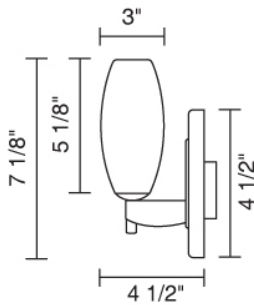

Job Name:

Contact:

Fixture Type:

Part Number:

CIRO MINI LED SCONCE

Description:

The Ciro Mini wall sconce comes with a 3 Watt LED that may be mounted as an up-light or a down light. The metal canopy and stem is available in bronze, polished chrome, and matte chrome plating. 3 Watt LED and driver is included.