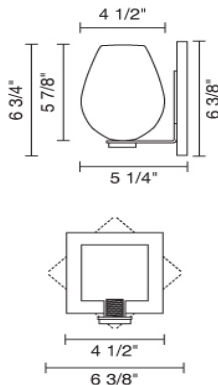

Job Name:

Contact:

Fixture Type:

Part Number:

BOLERO LED DIAMOND SCONCE

### Description:

Bolero glass is a free-blown glass that receives its shape directly out of the furnace. This Artisan process, executed by only Master Glass Blowers, guarantees each piece is one of a kind. The Bolero wall sconce comes with a 3 Watt LED that may be mounted as an up-light or a down light. The wall sconce may be mounted as a square or at an 45 degree angle to create a diamond shape. The metal canopy and stem is available in bronze. 3 Watt LED and driver is included.