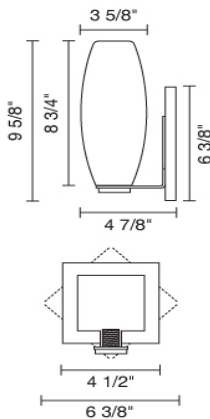

### Description:

The Ciro Mini wall sconce may be mounted as an up-light or a down-light. The wall sconce may be mounted as a square or at an 45 degree angle to create a diamond shape. The metal canopy and stem is available in bronze. A 75W dimmable electronic transformer is included on the mounting plate.