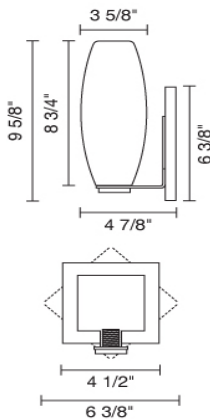

Technical Specs:

100-240V AC, 50/60Hz input
700mA DC constant current output
6VA, 3W for 1 (3 Watt LED)
Warm White source of 150 lumens
Suitable for dry locations only
Mount to 3 1/2" - 4" round J-box
Short circuit protection
Overload protection
Thermal protection