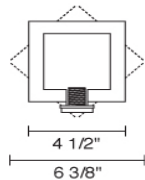

Technical Specs:

100-240V AC, 50/60Hz input
700mA DC constant current output
6VA, 3W for 1 (3 Watt LED)
Warm White source of 150 lumens
ADA Compliant
Suitable for dry locations only
Mount to 3 1/2" - 4" round J-box
Short circuit protection
Overload protection
Thermal protection

Warranty:

All 3 Watt LED fixtures are warranted to be free from defects in material and workmanship for three (3) years from date of delivery.

For full warranty details, please see our terms and conditions [here](#)