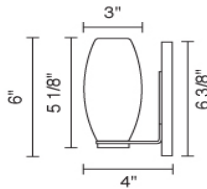

Technical Specs:

100-240V AC, 50/60Hz input
700mA DC constant current output
6VA, 3W for 1 (3 Watt LED)
Warm White source of 150 lumens
ADA Compliant
Suitable for dry locations only
Mount to 3 1/2" - 4" round J-box
Short circuit protection
Overload protection
Thermal protection

Warranty:

All 3 Watt LED fixtures are warranted to be free from defects in material and workmanship for three (3) years from date of delivery.

For full warranty details, please see our terms and conditions [here](#)