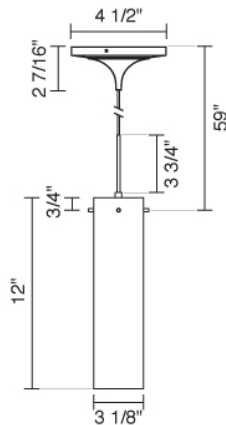

Job Name:

Contact:

Fixture Type:

Part Number:

HOUSTON 120

Description:

The Houston collection is handcrafted by Murano glass masters featuring a contemporary square shape. The vivid colors offered include red, orange, vanilla and white. The Houston 120 line voltage pendant includes a 4" kiss mono-point canopy. Standard cable length of 59 inches can be easily adjusted in field or specified when ordering. Offered with GU24 or Edison E26 Medium Base.

Part Numbers:

- 110850bz/MP bronze, GU24, white glass
- 110850bz/IN/MP bronze, medium base, white glass
- 110850ch/MP chrome, GU24, white glass
- 110850ch/IN/MP chrome, medium base, white glass
- 110850mc/MP matte chrome, GU24, white glass
- 110850mc/IN/MP matte chrome, medium base, white glass
- 110851bz/MP bronze, GU24, vanilla glass
- 110851bz/IN/MP bronze, medium base, vanilla glass
- 110851ch/MP chrome, GU24, vanilla glass
- 110851ch/IN/MP chrome, medium base, vanilla glass
- 110851mc/MP matte chrome, GU24, vanilla glass
- 110851mc/IN/MP matte chrome, medium base, vanilla glass
- 110852bz/MP bronze, GU24, red glass
- 110852bz/IN/MP bronze, medium base, red glass
- 110852ch/MP chrome, GU24, red glass
- 110852ch/IN/MP chrome, medium base, red glass
- 110852mc/MP matte chrome, GU24, red glass
- 110852mc/IN/MP matte chrome, medium base, red glass
- 110853bz/MP bronze, GU24, orange glass
- 110853bz/IN/MP bronze, medium base, orange glass
- 110853ch/MP chrome, GU24, orange glass
- 110853ch/IN/MP chrome, medium base, orange glass
- 110853mc/MP matte chrome, GU24, orange glass
- 110853mc/IN/MP matte chrome, medium base, orange glass

Technical Specs:

Energy Star

120VAC input

28W Maximum

GU24 socket

Energy Star Compliant
Suitable for dry locations only
Mount to 3" - 4" round J-box
Dimmable with compatible lamp

Medium E26 Base

120VAC input
100 VA, 100W for 1 (max 100 Watt lamp)
Medium E26 Base
Dimmable (incandescent)