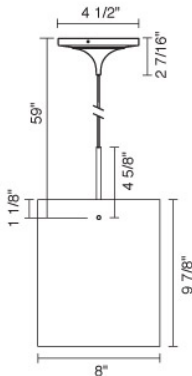

Job Name:

Contact:

Fixture Type:

Part Number:

REGAL 120

Description:

The Regal fixture features hand blown glass with a brush stroke like texture. The Regal 120 line voltage pendant includes a 4" kiss mono-point canopy. Standard cable length of 59 inches can be easily adjusted in field or specified when ordering. Offered with GU24 or Edison E26 Medium Base.

Part Numbers:

- 110871bz/MP** bronze, GU24, apricot texture glass
- 110871bz/IN/MP** bronze, medium base, apricot texture glass
- 110871mc/MP** matte chrome, GU24, apricot texture glass
- 110871mc/IN/MP** matte chrome, medium base, apricot texture glass
- 110872bz/MP** bronze, GU24, white texture glass
- 110872bz/IN/MP** bronze, medium base, white texture glass
- 110872mc/MP** matte chrome, GU24, white texture glass
- 110872mc/IN/MP** matte chrome, medium base, white texture glass
- 110873bz/MP** bronze, GU24, merlot texture glass
- 110873bz/IN/MP** bronze, medium base, merlot texture glass
- 110873mc/MP** matte chrome, GU24, merlot texture glass
- 110873mc/IN/MP** matte chrome, medium base, merlot texture glass
- 110874bz/MP** bronze, GU24, brown texture glass
- 110874bz/IN/MP** bronze, medium base, brown texture glass
- 110874mc/MP** matte chrome, GU24, brown texture glass
- 110874mc/IN/MP** matte chrome, medium base, brown texture glass

Technical Specs:

Energy Star

120VAC input

28W Maximum

GU24 socket

Energy Star Compliant

Suitable for dry locations only

Mount to 3" - 4" round J-box