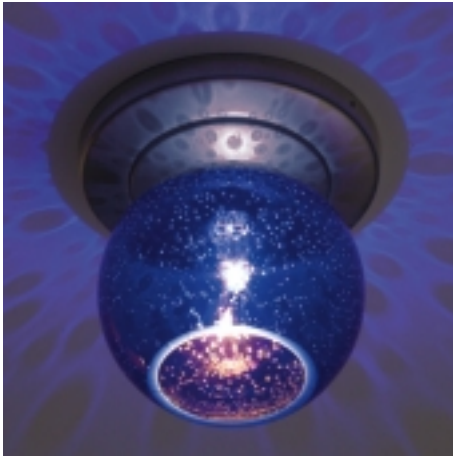

Job Name:

Contact:

Fixture Type:

Part Number:

BOBO CM

Description:

The glass of the Bobo CM is smooth on the outside but when illuminated will display speckled patterns. The Bobo CM includes a 4" ceiling mount canopy with 75 Watt transformer. Bobo with 2" ceiling mount canopy available.

Part Numbers:

- | | |
|--------------------|--------------------------|
| 131915bz/CM | bronze, blue glass |
| 131915ch/CM | chrome, blue glass |
| 131915mc/CM | matte chrome, blue glass |
| 131917bz/CM | bronze, red glass |
| 131917ch/CM | chrome, red glass |
| 131917mc/CM | matte chrome, red glass |

Technical Specs:

- 120V AC, 50/60Hz input
- 11.7V AC output
- 50VA, 49W for 1(maximum 50 Watt lamp)
- GY6.35 socket
- Suitable for dry locations only
- Mount to 3 1/2" - 4" round J-box
- Short circuit protection
- Overload protection
- Thermal protection
- Dimmable