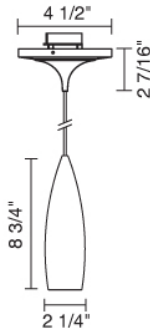

Job Name:

Contact:

Fixture Type:

Part Number:

HAVANA II LED DOWN MP

Description:

The Havana II is a 3 x 3 watt LED mono-point pendant machined out of aluminum. Offered in matte chrome and chrome. The fixture includes a 4" kiss mono-point canopy and driver. Standard cable length of 59" can be adjusted in the field, or specified for no charge when ordering. Havana II pendant may also be specified with a 2" kiss mono-point canopy by adding /MP2 to the part number.

Part Numbers:

135700ch/MP chrome

135700mc/MP matte chrome

Technical Specs:

- 100-240V AC, 50/60Hz input
- 700mA DC constant current output
- 16VA, 9W for 1 (3 x 3 Watt LED)
- Warm White source of 336 lumens
- Suitable for dry location only
- Thermal protection
- Short circuit protection
- Overload protection
- Mount to 3 1/2" - 4" round J-box