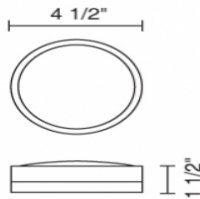

Technical Specs:

Driver Included
100-240V AC, 50/64Hz input
700mA DC constant current output
16VA, 9W for 1 (3 x 3 Watt LED)
White source of 420 lumens
Warm White source of 360 lumens
Class II rated
Suitable for wet locations (when surface mounted over 3 1/2" round recess J-box)
Mount to 3 1/2" - 4" round J-box

Warranty:

All 3 Watt LED fixtures are warranted to be free from defects in material and workmanship for three (3) years from date of delivery.

For full warranty details, please see our terms and conditions [here](#)