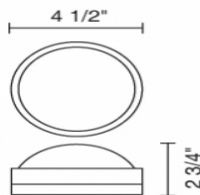

Technical Specs:

Driver Included
100-240V AC, 50/64Hz input
700mA DC constant current output
16VA, 9W for 1 (3 x 3 Watt LED)
White source of 420 lumens
Warm White source of 360 lumens
Class II rated
Suitable for wet locations (when surface mounted over 3 1/2" round recess J-box)
Mount to 3 1/2" - 4" round J-box

Warranty:

All 3 Watt LED fixtures are warranted to be free from defects in material and workmanship for three (3) years from date of delivery.

For full warranty details, please see our terms and conditions [here](#)