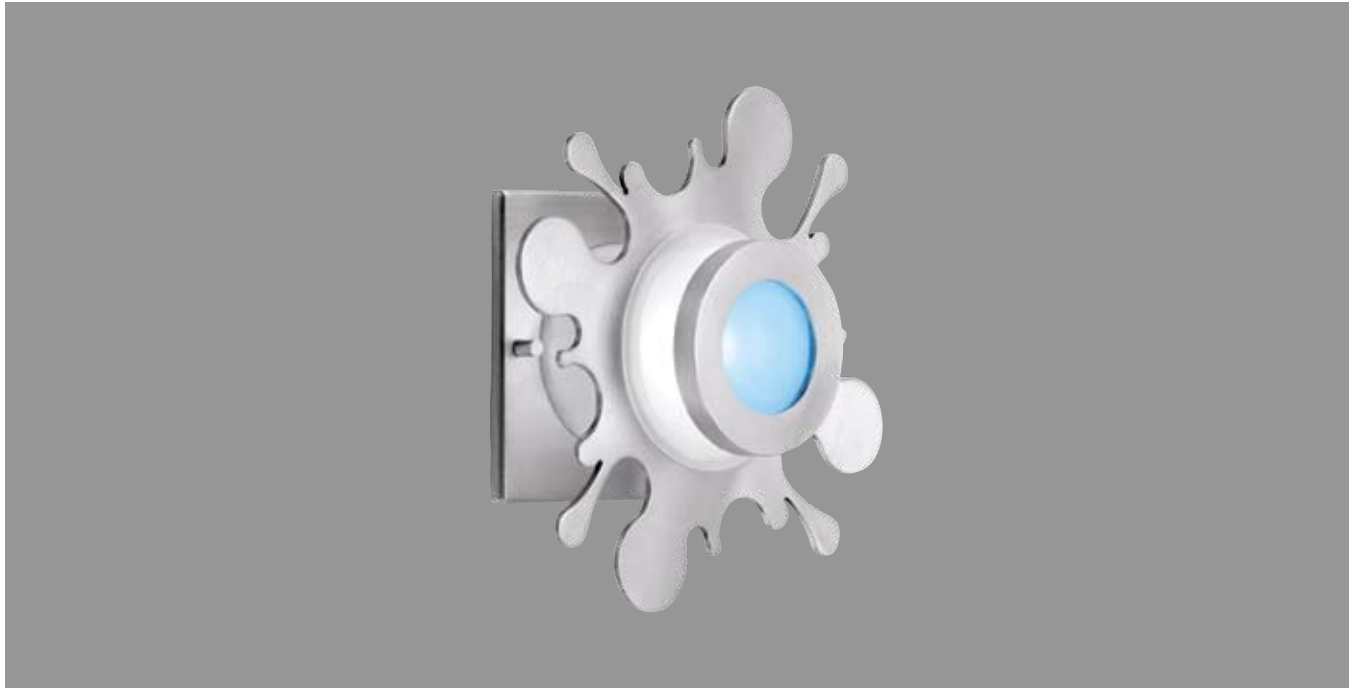

A Division of Troy-CSL Lighting, Inc.

ARCHITECTURAL

Project _____

Fixture Type _____

SPLAT

SPLAT

SS1001-SA	Satin Aluminum		
Lamp*	35W Xenon	G8 Bi-pin	120V
Dims	8" Ø x 3 3/4"P	ADA	
Glass Tube	3" Ø		
Splat Plate	8" Ø		
Backplate	4 1/2" x 4 1/2"		

* lamp included

- Aluminum body
- Satin Aluminum finish
- Glass diffuser & cylinder
- 120V 35W Xenon lamp
- Wet-location listed
- Wall and Flush mount