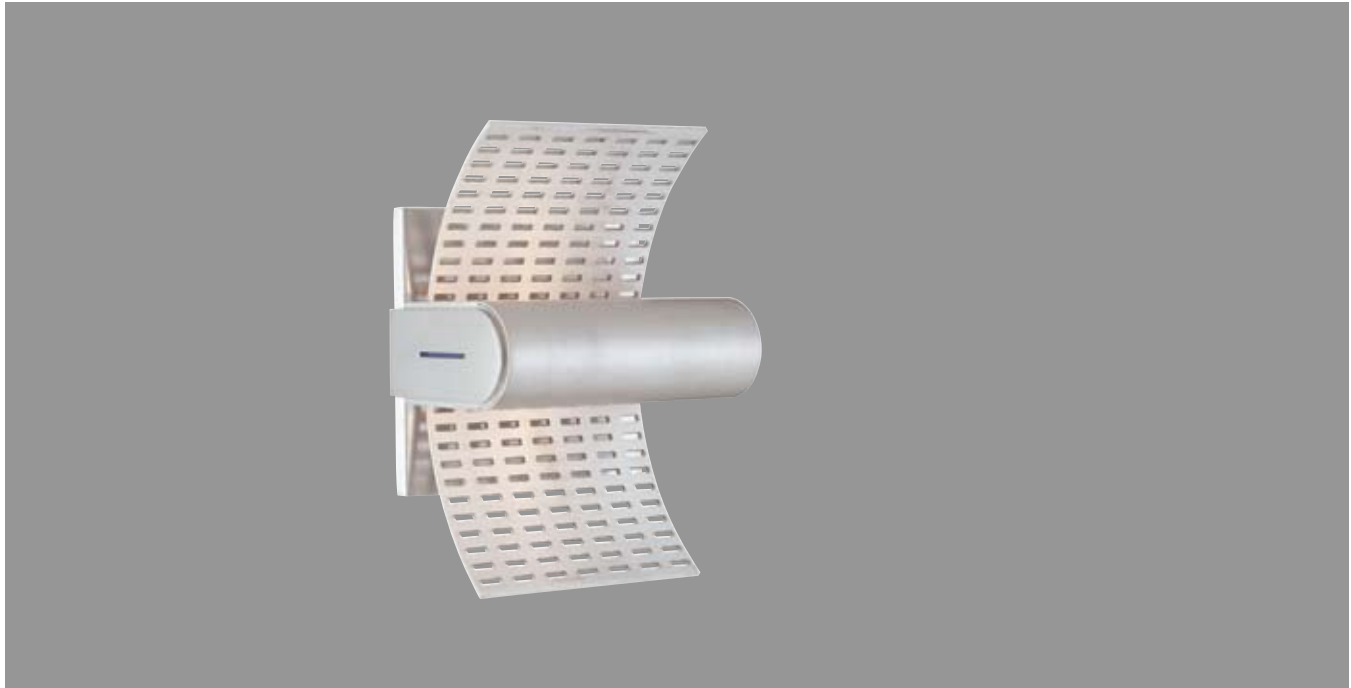

SAIL

SAIL PIERCED

SS1022B-SA	Satin Aluminum		
Lamp*	2 - 20W Xenon	G8 Bi-pin	120V
Dims	7 3/4" H x 5 1/4" W x 3 3/4" P ADA		

* lamp included

- Aluminum body
- Satin Aluminum finish
- Aluminum curved reflector
- Blue dichroic accents
- 120V, 2 - 20W Xenon
- Damp-location listed
- Wall mount