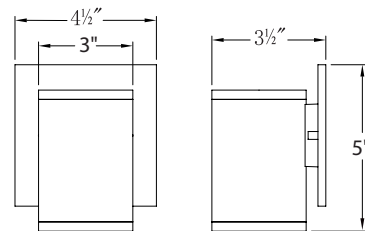

CREATIVE SYSTEMS LIGHTING - A Division of Troy-CSL Lighting, Inc.

14625 E. Clark Avenue, City of Industry, CA 91745 Tel: 626-336-4511 Fax: 626-330-4266 www.csllighting.com