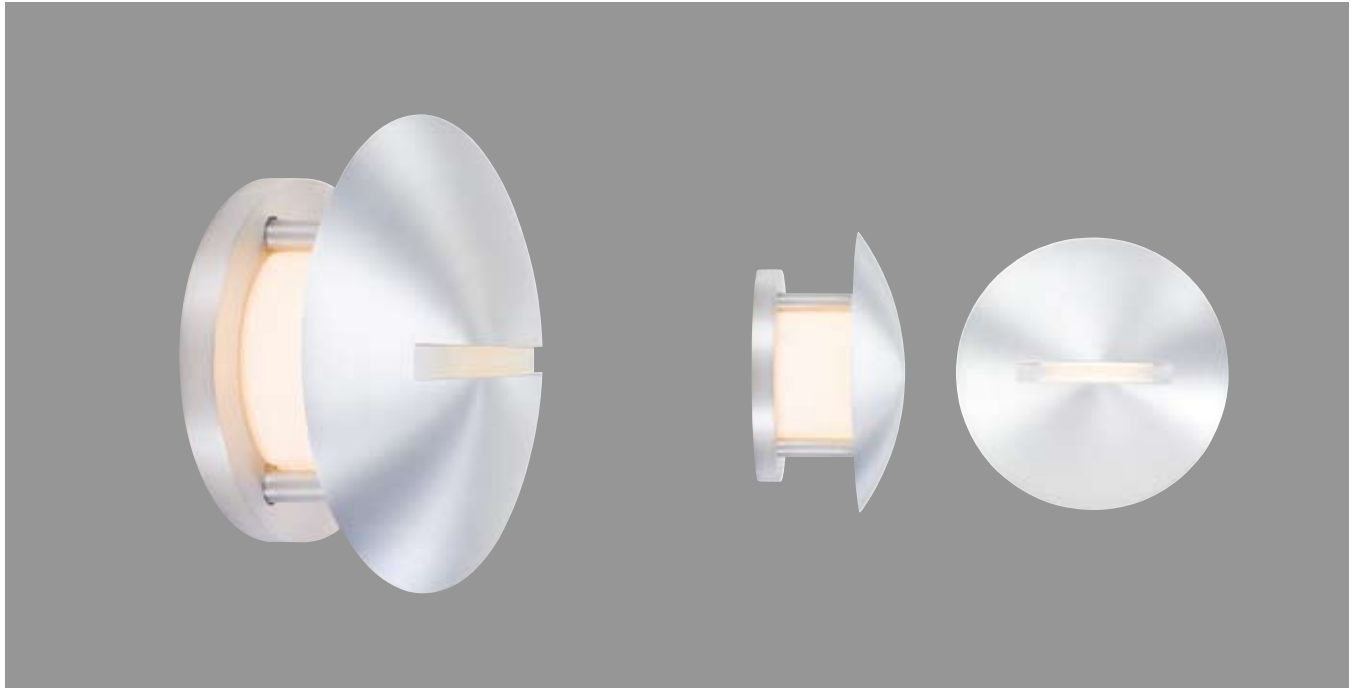

GROOVE

GROOVE

SS1032-SA	Satin Aluminum		
SS1032-BZ	Bronze		
Lamp*	35W Xenon	G8 Bi-pin	120V
Dims	6" Ø x 3"P	ADA	

* lamp included

- Aluminum body
- Satin Aluminum and Bronze finishes
- Opal glass inner diffuser with clear glass outer cylinder
- 120V 35W Xenon lamp
- Damp-location listed
- Wall mount