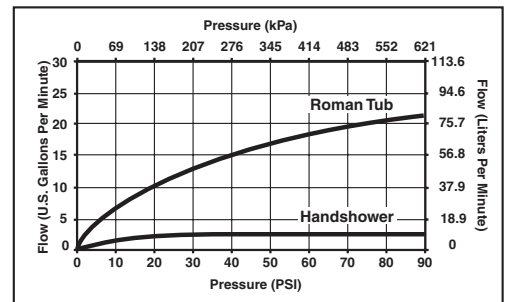

COMPLIES WITH:

ANSI/ASME A112.18.1 / CSA B125.1
ICC/ANSI A117.1