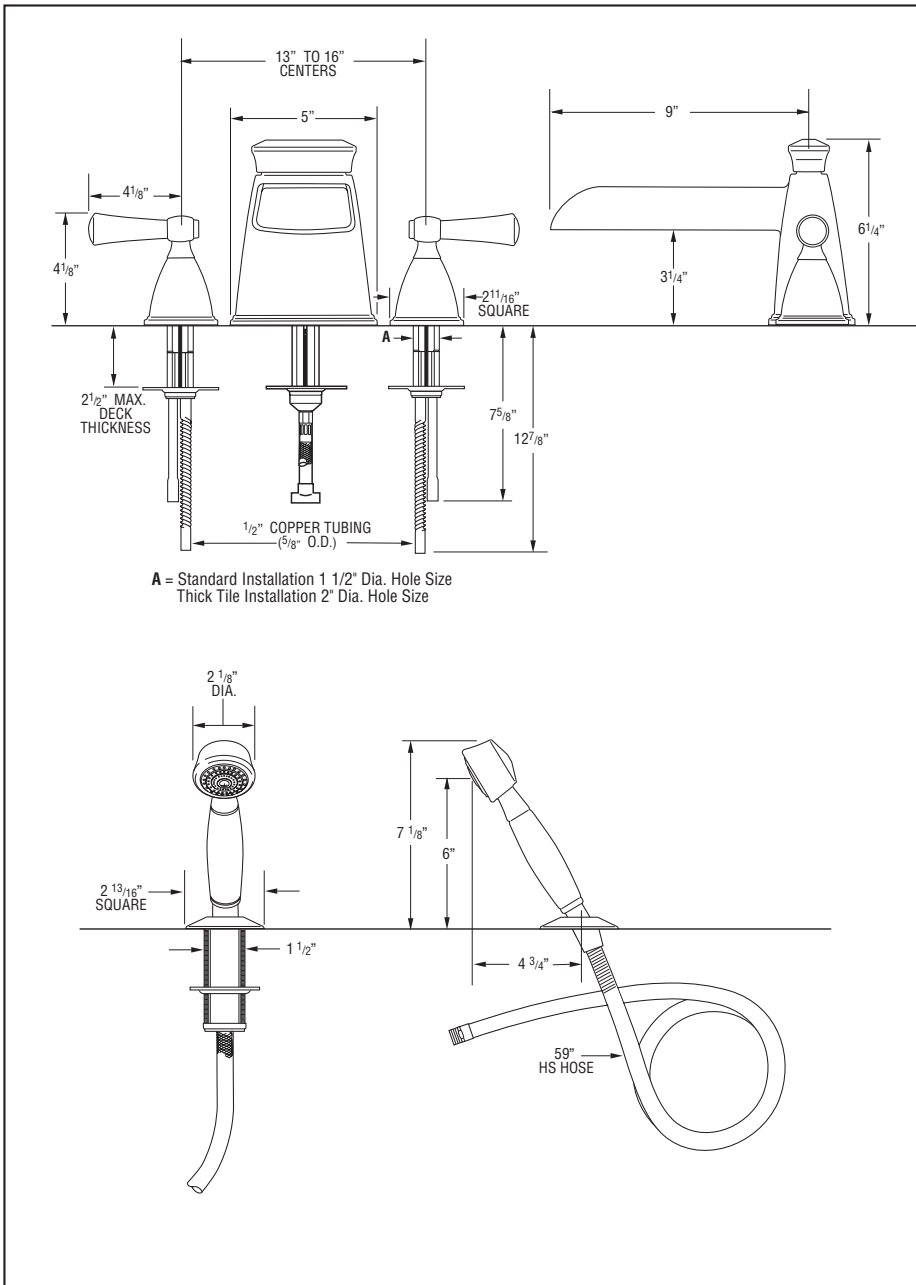

67745

Submitted Model No.: _____

Specific Features: _____

BRIZO®

BATH VALVES

- Vesi™ Collection Open Channel Spout
- Two-Handle
- Complete Trim and Rough-In
- Flexible Deck or Ledge Mount
- Ceramic Disc Valving
- 13" – 16" Centers
- Adjustable Rough-In for Thin or Thick Deck Installations
- For Thick Deck Application-Rough Installed before Mud and Tile
- Four Hole Installation

STANDARD SPECIFICATIONS:

- Roman tub valve.
- 13" – 16" centers.
- Valve mechanism shall be of the rotating cylinder type with 180° rotation.
- Ceramic disc valving.
- Hot and cold stem units shall be interchangeable.
- All operating parts shall be replaceable from the top.
- Adjustable rough-in for thick and thin deck installations.
- Handshower has two integral check valves for backflow protection.