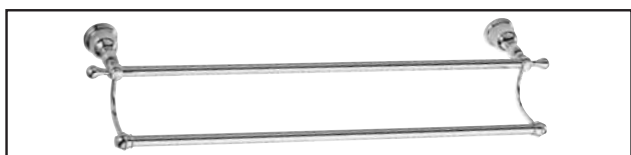

SPECIFICATIONS

OPULENCE™ BATH ACCESSORY COLLECTION

Description

- Popular Victorian inspired design
- Matches Opulence™ collection
- Mounting hardware provided
- All brass construction

Warranty

Danze bath accessories are covered by a manufacturer's limited "lifetime" warranty for manufacturing defects.

Available Finishes

- Chrome
- Antique Copper (AC)
- Brushed Nickel (BN)
- Satin Black (BS)
- Polished Brass (PBV)
- Polished Nickel (PNV)
- Oil Rub Bronze (RB)

D443411 - 18" Towel Bar
D443421 - 24" Towel Bar