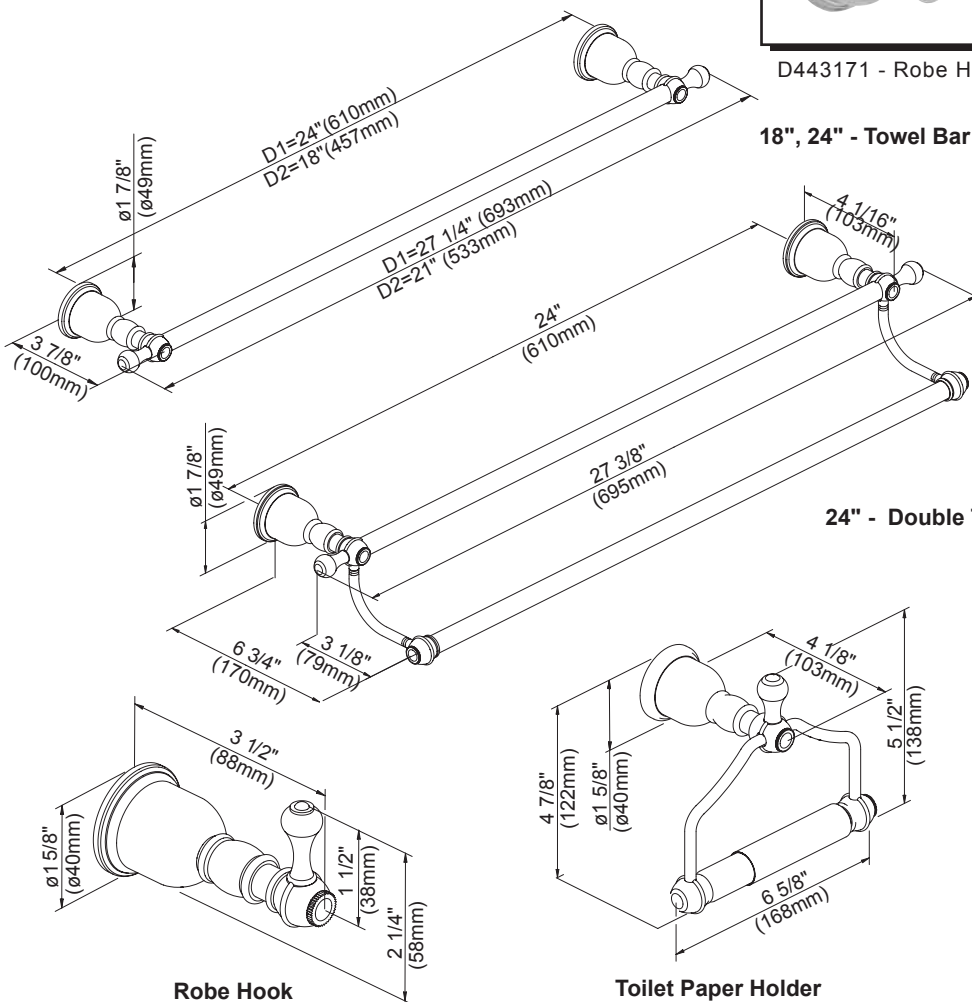

D443611 - 24" Double Towel Bar

D443171 - Robe Hook

D442251 - Toilet Paper Holder

D442111 - Towel Ring

Submittal Information:

Job Name: _____

Location: _____

Contractor: _____