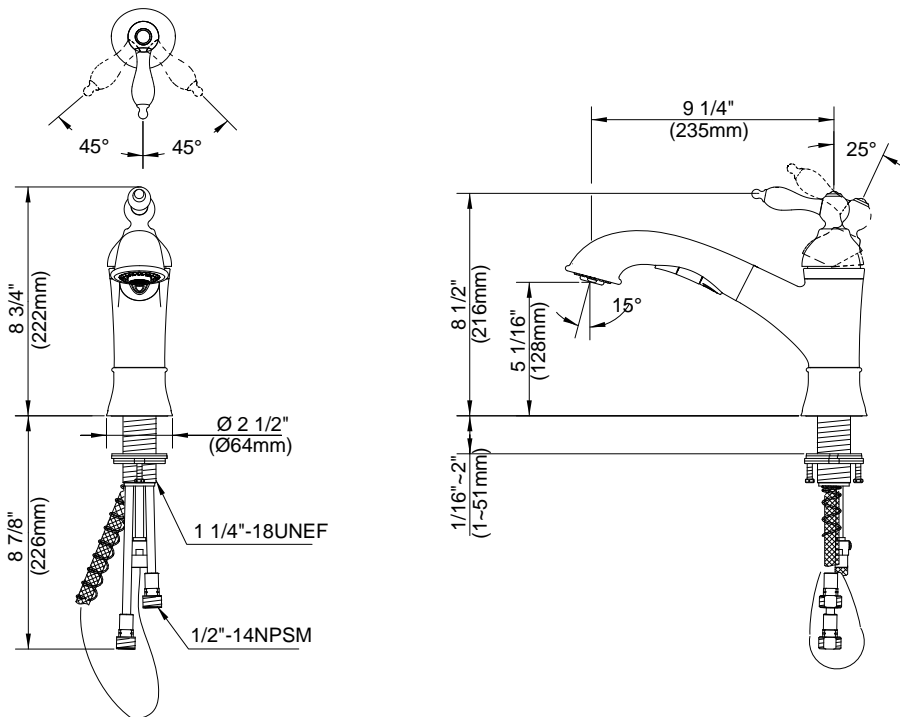

Submittal Information:

Job Name: _____
Contractor: _____

Location: _____
Contact #: _____