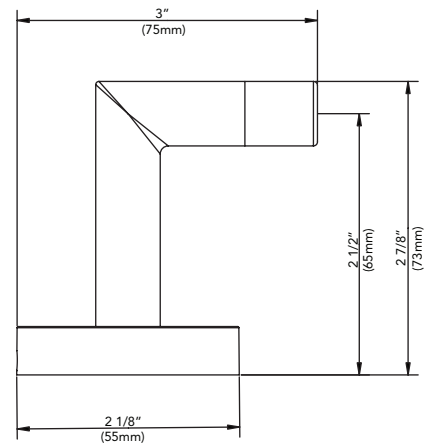

Product Codes:

DELLAEDTRCP (polished chrome)
DELLAEDTRBN (brushed nickel)

TISSUE HOLDER

Product Codes:

DELLAEDTHCP (polished chrome)
DELLAEDTHBN (brushed nickel)

ROBE HOOK

TOWEL RING

TISSUE HOLDER