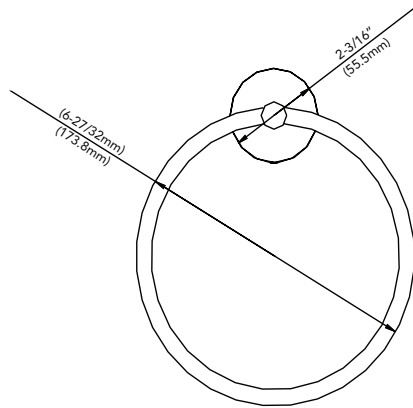

TISSUE HOLDER

Product Codes:
DELLAEDTHCP (polished chrome)
DELLAEDTHBN (brushed nickel)

DELACORA

ACCESSORIES

ROBE HOOK

Product Codes:

DELLAEDRHCP (polished chrome)
DELLAEDRHBN (brushed nickel)

TOWEL RING

Product Codes:

DELLAEDTRCP (polished chrome)
DELLAEDTRBN (brushed nickel)

TISSUE HOLDER

Product Codes:

DELLAEDTHCP (polished chrome)
DELLAEDTHBN (brushed nickel)

ROBE HOOK

TOWEL RING

TISSUE HOLDER