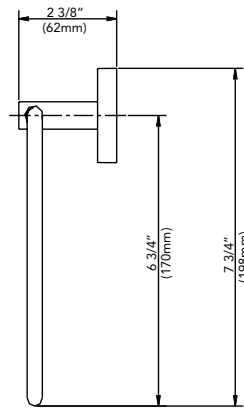

Product Codes:

DELLAEDTRCP (polished chrome)
DELLAEDTRBN (brushed nickel)

TISSUE HOLDER

Product Codes:

DELLAEDTHCP (polished chrome)
DELLAEDTHBN (brushed nickel)

ROBE HOOK

TOWEL RING

TISSUE HOLDER